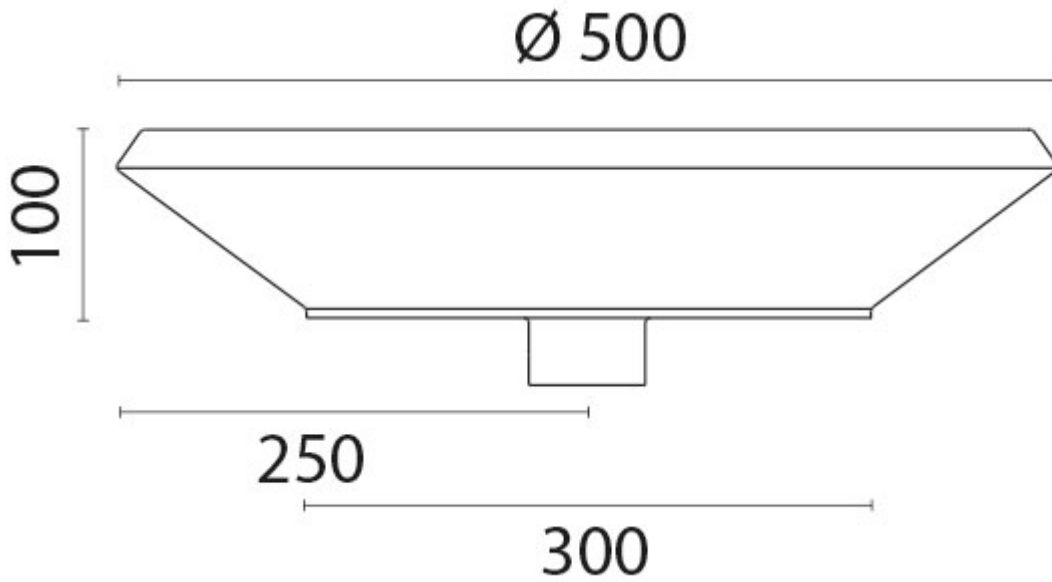

## Additional Information

---

Wall Mounted	No
Base Diameter (mm)	300.00
Diameter (mm)	500.00
Weight (kg)	11.300000
Manufacturer	Foresti & Suardi
Finish	White