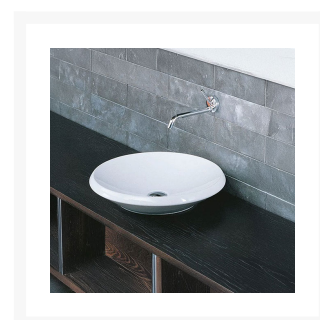

## Short Description

The 'Play' ceramic sink by Foresti & Suardi offers a distinctive, shallow design that brings modern elegance to your bathroom. With its clean white finish, this sink adds a touch of sophistication and is perfect for those seeking a contemporary aesthetic. Its unique design makes it an ideal choice for smaller or minimalist spaces.

- 'Play' ceramic sink by Foresti & Suardi
- Stylish white finish for a fresh, modern look
- Unique shallow design for a distinctive appearance
- Supplied without waste fitting

- Priced to clear as discontinued stock