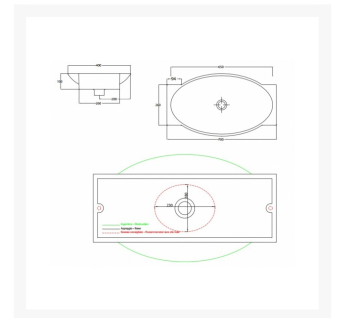

"Long Way" Ceramic Sink

Regular Price

£302.40 Special

Price

£36.00

Excl. Tax: £30.00

Product Images

Short Description

White ceramic sink.

Waste fitting not supplied.