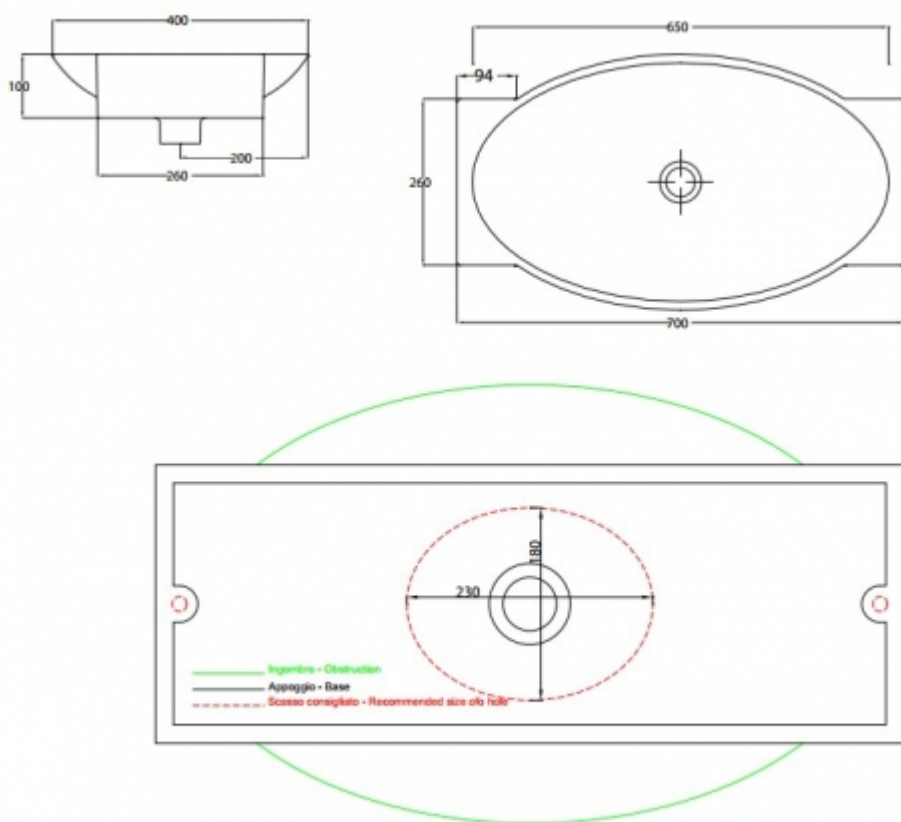

## Additional Information

---

Wall Mounted	No
Width (mm)	700.00
Depth (mm)	100.00
Length (mm)	260.00
Base Diameter (mm)	260.00
Weight (kg)	12.750000
Manufacturer	Foresti & Suardi
Finish	White