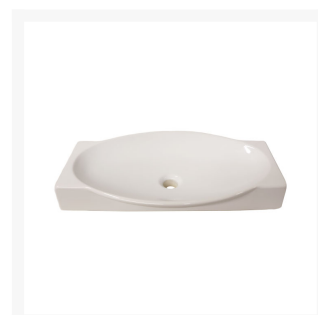

'Long Way' Ceramic Sink

Regular Price

£302.40 Special
Price

£48.00

Excl. Tax: £40.00

Product Images

Short Description