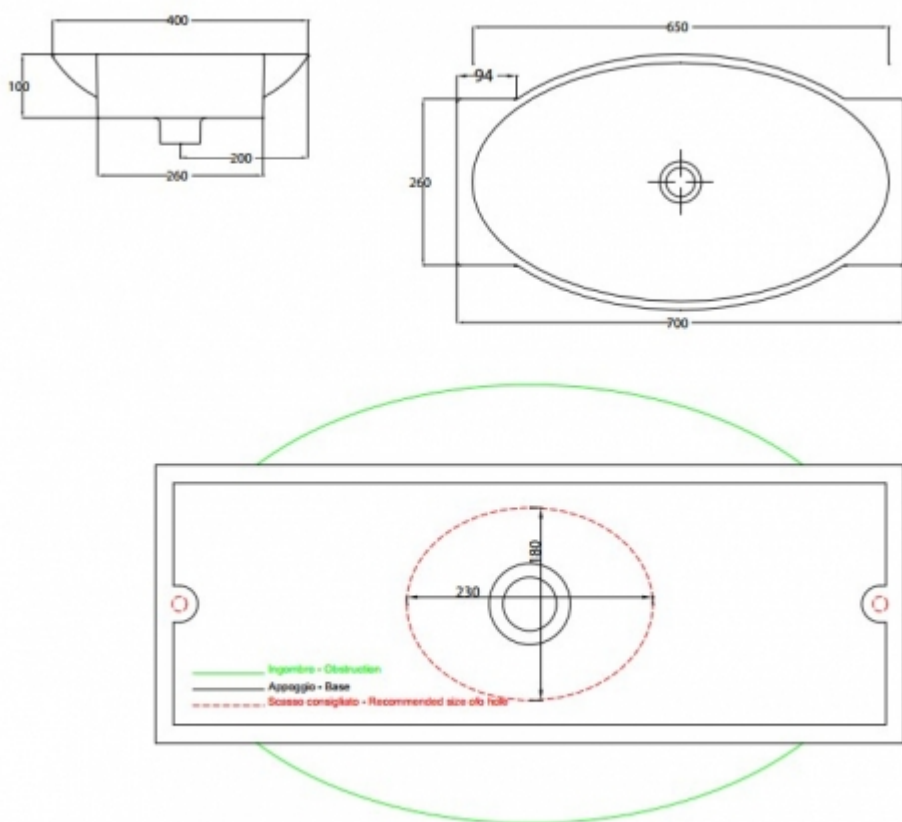

Large rectangular ceramic sink in white

The 'Long Way' sink is a stunning, high-quality ceramic basin that combines functionality and style. Crafted by renowned Italian manufacturer Foresti & Suardi, this rectangular sink features an oval basin, perfect for any modern bathroom setting.

Description

Additional Information

Wall Mounted	No
Width (mm)	700.00
Depth (mm)	100.00
Length (mm)	260.00
Base Diameter (mm)	260.00
Weight (kg)	12.750000
Manufacturer	Foresti & Suardi
Finish	White