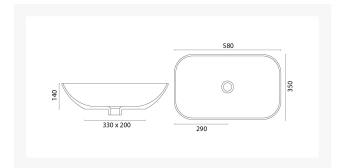

"Cover 58" Ceramic Sink

£522.67

Excl. Tax: £435.56

Product Images

Short Description

White ceramic sink.

Waste fitting not supplied.

Additional Information

Wall Mounted	No
Base Length (mm)	330.00
Base Width (mm)	200.00
Weight (kg)	9.500000
Manufacturer	Foresti & Suardi
Finish	White
LED Colour	White 3200°K