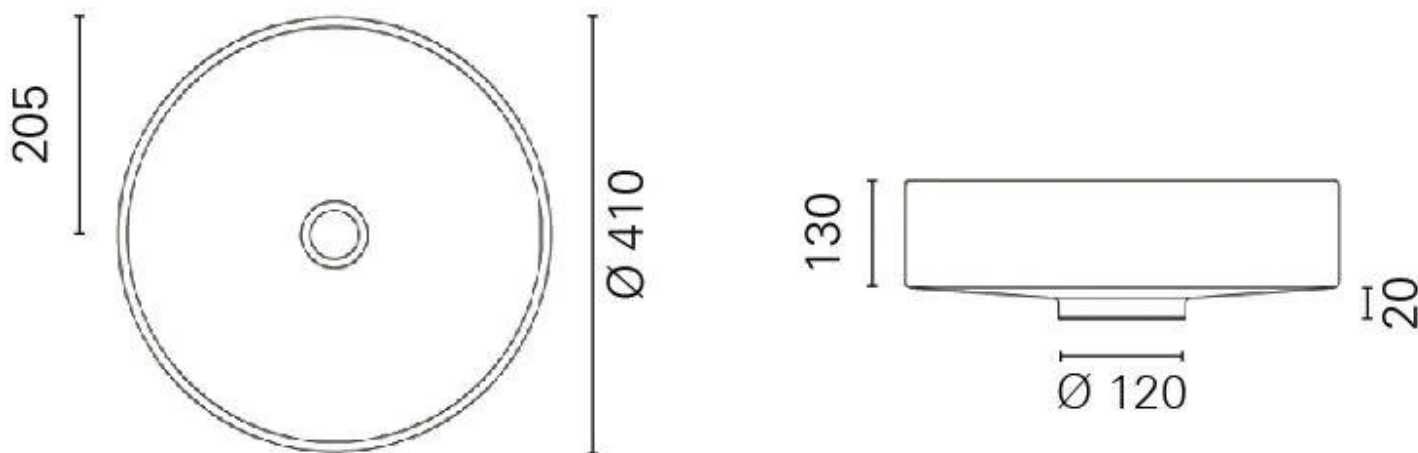

'Rho' Round Basin

From

£291.41

Excl. Tax: £242.84

Product Images

Short Description

Rho round basin, Pert® polymer, 410mm diameter

The 'Rho' is a stylish and modern round basin with an overall diameter of 410mm, crafted from Pert®, a

lightweight and durable polymer. Designed for countertop installation, this sink is both functional and visually appealing, making it a perfect addition to any bathroom. Available in four elegant colours—white, grey, beige, and black—the Rho basin offers versatility to match any aesthetic.

Part of our exclusive Pert® range, this basin combines contemporary design with high-quality material for a lasting impression.

Description

Dimensions

Additional Information

Wall Mounted	No
Base Diameter (mm)	120.00
Diameter (mm)	410.00
Weight (kg)	4.400000
Manufacturer	Foresti & Suardi