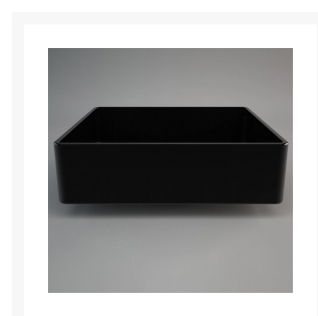

'Four' Square Basin

From

£321.94

Excl. Tax: £268.28

Product Images

Short Description

'Four' square basin, Pert® polymer, 400 x 400mm

The 'Four' is a stylish and modern square basin, crafted from Pert®, a lightweight and durable polymer.

Designed for countertop installation, this sink is both functional and visually appealing, making it a perfect addition to any bathroom. Available in four elegant colours—white, grey, beige, and black—the Four basin offers versatility to match any aesthetic.

Part of our exclusive Pert® range, this basin combines contemporary design with high-quality material for a lasting impression.

Description

Dimensions

Additional Information

Wall Mounted	No
Base Length (mm)	200.00
Base Width (mm)	200.00
Weight (kg)	5.400000
Manufacturer	Foresti & Suardi

Product Options

Finish:	White
	Grey
	Beige
	Black