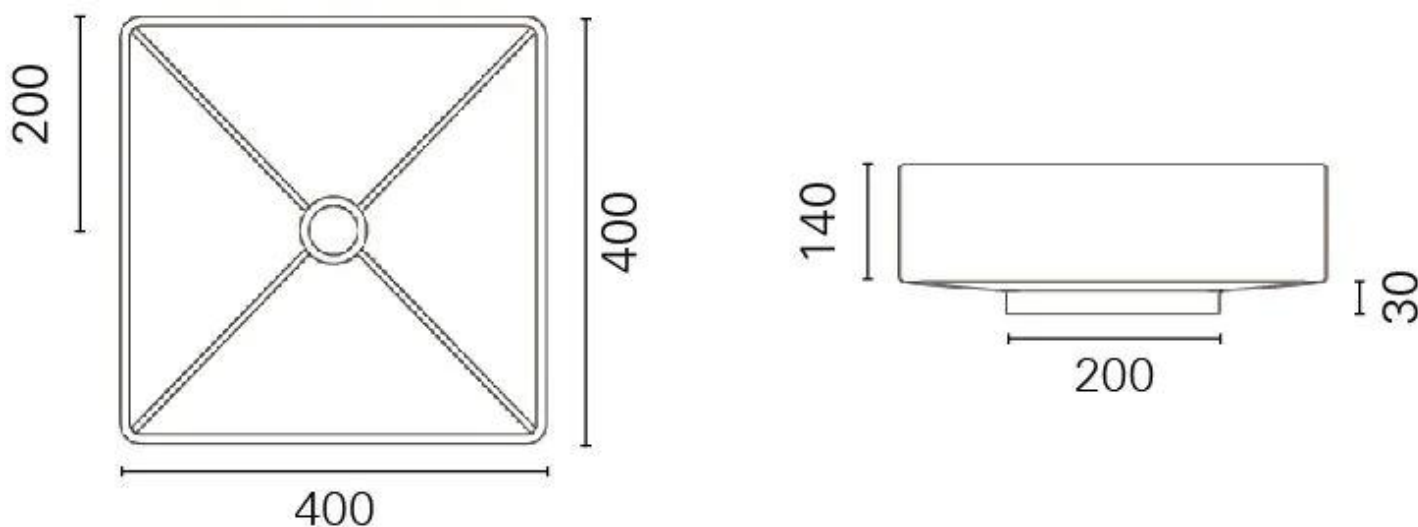

'Four' Square Basin

From

£321.94

Excl. Tax: £268.28

Product Images

Short Description

'Four' square basin, Pert® polymer, 400 x 400mm

The 'Four' is a stylish and modern square basin, crafted from Pert®, a lightweight and durable polymer.

Designed for countertop installation, this sink is both functional and visually appealing, making it a perfect addition to any bathroom. Available in four elegant colours—white, grey, beige, and black—the Four basin offers versatility to match any aesthetic.

Part of our exclusive Pert® range, this basin combines contemporary design with high-quality material for a lasting impression.

Description

Dimensions

Additional Information

Wall Mounted	No
Base Length (mm)	200.00
Base Width (mm)	200.00
Weight (kg)	5.400000
Manufacturer	Foresti & Suardi