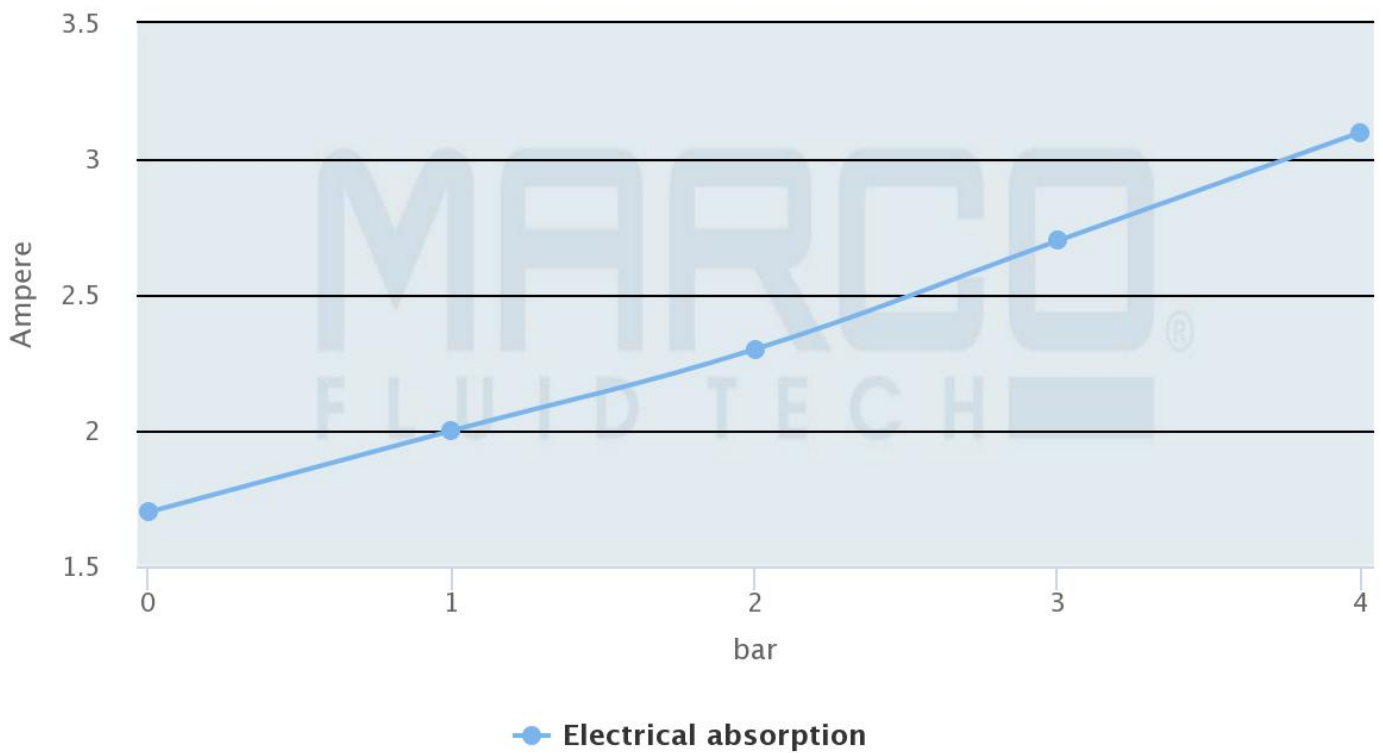

UP14/AC 220V 50 HZ GEAR PUMP PTFE 44 L/MIN

£611.95

Excl. Tax: £509.96

Product Images

Short Description

Self-priming electric pump for transferring diesel and water. PTFE gears, pump body and connections in nickel-plated brass, shaft in stainless steel. Seals in FKM and O-ring in NBR.

Description

Electrical absorption

UP14-AC

marco.it

Flow rate

UP14-AC

marco.it

Additional Information

Input Voltage	220Vac
Flow Rate	45 l/min
Pressure	4 bar
Liquid Type	Diesel + water
Power Consumption	1.7 Amps
Motor Power	550W
Fuse	3 Amps
Hose Connection	19mm
Ports (BSP)	3/4"
Weight (kg)	8.300000
Manufacturer	Marco