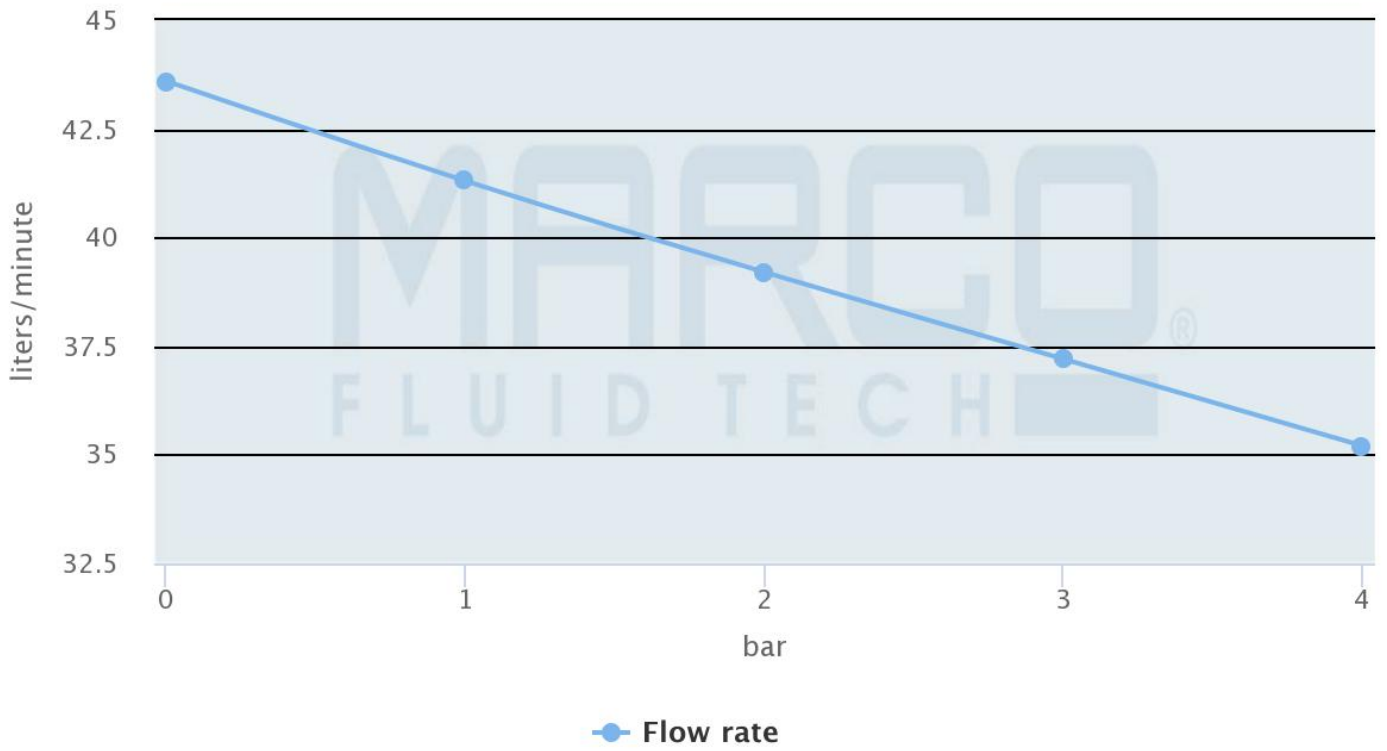

UP14/AC 220V 50 HZ GEAR PUMP PTFE 44 L/MIN

£611.95

Excl. Tax: £509.96

Product Images

Short Description

Self-priming electric pump for transferring diesel and water. PTFE gears, pump body and connections in nickel-plated brass, shaft in stainless steel. Seals in FKM and O-ring in NBR.

Description

Electrical absorption

UP14-AC

marco.it

Flow rate

UP14-AC

marco.it

Additional Information

Input Voltage	220Vac
Flow Rate	45 l/min
Pressure	4 bar
Liquid Type	Diesel + water
Power Consumption	1.7 Amps
Motor Power	550W
Fuse	3 Amps
Hose Connection	19mm
Ports (BSP)	3/4"
Weight (kg)	8.300000
Manufacturer	Marco