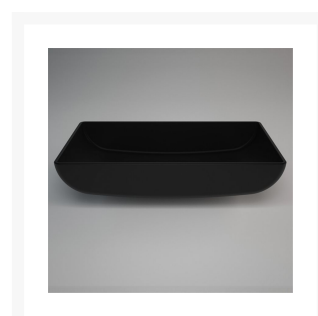

'Club' Rectangular Basin

From

£351.54

Excl. Tax: £292.95

Product Images

Short Description

'Club' rectangular basin, Pert® polymer, 620 x 360mm

The 'Club' is a stylish and modern rectangular basin with a curved design, crafted from Pert®, a lightweight

and durable polymer. Designed for countertop installation, this sink is both functional and visually appealing, making it a perfect addition to any bathroom. Available in four elegant colours—white, grey, beige, and black—the Four basin offers versatility to match any aesthetic.

Part of our exclusive Pert® range, this basin combines contemporary design with high-quality material for a lasting impression.

Description

Dimensions

Additional Information

Wall Mounted	No
Base Length (mm)	270.00
Base Width (mm)	150.00
Weight (kg)	7.700000
Manufacturer	Foresti & Suardi

Product Options

Finish:	White
	Grey
	Beige
	Black