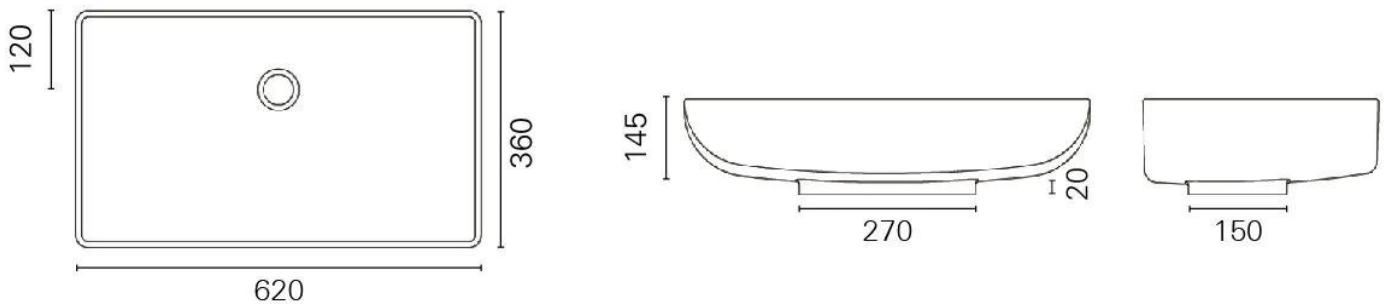

'Club' Rectangular Basin

From

£351.54

Excl. Tax: £292.95

Product Images

Short Description

'Club' rectangular basin, Pert® polymer, 620 x 360mm

The 'Club' is a stylish and modern rectangular basin with a curved design, crafted from Pert®, a lightweight

and durable polymer. Designed for countertop installation, this sink is both functional and visually appealing, making it a perfect addition to any bathroom. Available in four elegant colours—white, grey, beige, and black—the Four basin offers versatility to match any aesthetic.

Part of our exclusive Pert® range, this basin combines contemporary design with high-quality material for a lasting impression.

Description

Dimensions

Additional Information

Wall Mounted	No
Base Length (mm)	270.00
Base Width (mm)	150.00
Weight (kg)	7.700000
Manufacturer	Foresti & Suardi