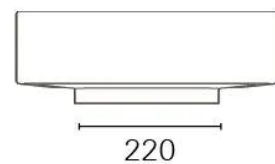

'Blade' Rectangular Basin

From

£353.39

Excl. Tax: £294.49

Product Images

Short Description

'Blade' rectangular basin, Pert® polymer, 610 x 400mm

The 'Blade' is a stylish and modern rectangular basin, crafted from Pert®, a lightweight and durable polymer. Designed for countertop installation, this sink is both functional and visually appealing, making it a perfect addition to any bathroom. Available in four elegant colours—white, grey, beige, and black—the 'Blade' basin offers versatility to match any aesthetic.

Part of our exclusive Pert® range, this basin combines contemporary design with high-quality material for a lasting impression.

Description

Dimensions

Additional Information

Wall Mounted	No
Base Length (mm)	330.00
Base Width (mm)	220.00
Weight (kg)	7.700000
Manufacturer	Foresti & Suardi