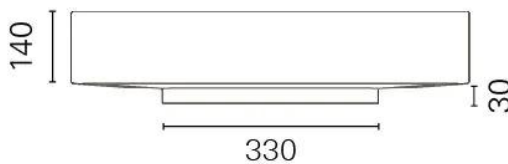

'Blade' Rectangular Basin

From

£353.39

Excl. Tax: £294.49

Product Images

Short Description

'Blade' rectangular basin, Pert® polymer, 610 x 400mm

The 'Blade' is a stylish and modern rectangular basin, crafted from Pert®, a lightweight and durable polymer. Designed for countertop installation, this sink is both functional and visually appealing, making it a perfect addition to any bathroom. Available in four elegant colours—white, grey, beige, and black—the 'Blade' basin offers versatility to match any aesthetic.

Part of our exclusive Pert® range, this basin combines contemporary design with high-quality material for a lasting impression.

Description

Dimensions

Additional Information

Wall Mounted	No
Base Length (mm)	330.00
Base Width (mm)	220.00
Weight (kg)	7.700000
Manufacturer	Foresti & Suardi