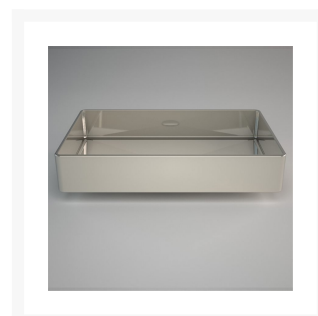

'Blade' Rectangular Basin

From

£353.39

Excl. Tax: £294.49

Product Images

Short Description

'Blade' rectangular basin, Pert® polymer, 610 x 400mm

The 'Blade' is a stylish and modern rectangular basin, crafted from Pert®, a lightweight and durable polymer. Designed for countertop installation, this sink is both functional and visually appealing, making it a perfect addition to any bathroom. Available in four elegant colours—white, grey, beige, and black—the 'Blade' basin offers versatility to match any aesthetic.

Part of our exclusive Pert® range, this basin combines contemporary design with high-quality material for a lasting impression.

Description

Dimensions

Additional Information

Wall Mounted	No
Base Length (mm)	330.00
Base Width (mm)	220.00
Weight (kg)	7.700000
Manufacturer	Foresti & Suardi

Product Options

Finish:	White
	Grey
	Beige
	Black