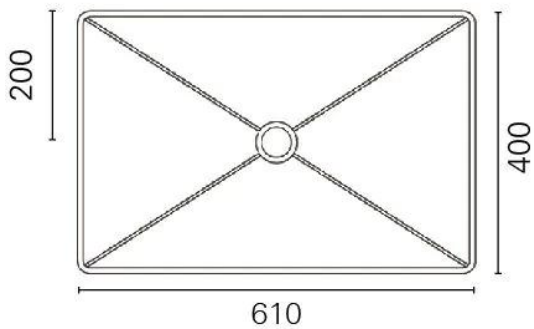

'Blade' Rectangular Basin

From

£353.39

Excl. Tax: £294.49

Product Images

Short Description

'Blade' rectangular basin, Pert® polymer, 610 x 400mm

The 'Blade' is a stylish and modern rectangular basin, crafted from Pert®, a lightweight and durable polymer. Designed for countertop installation, this sink is both functional and visually appealing, making it a perfect addition to any bathroom. Available in four elegant colours—white, grey, beige, and black—the 'Blade' basin offers versatility to match any aesthetic.

Part of our exclusive Pert® range, this basin combines contemporary design with high-quality material for a lasting impression.

Description

Dimensions

Additional Information

Wall Mounted	No
Base Length (mm)	330.00
Base Width (mm)	220.00
Weight (kg)	7.700000
Manufacturer	Foresti & Suardi