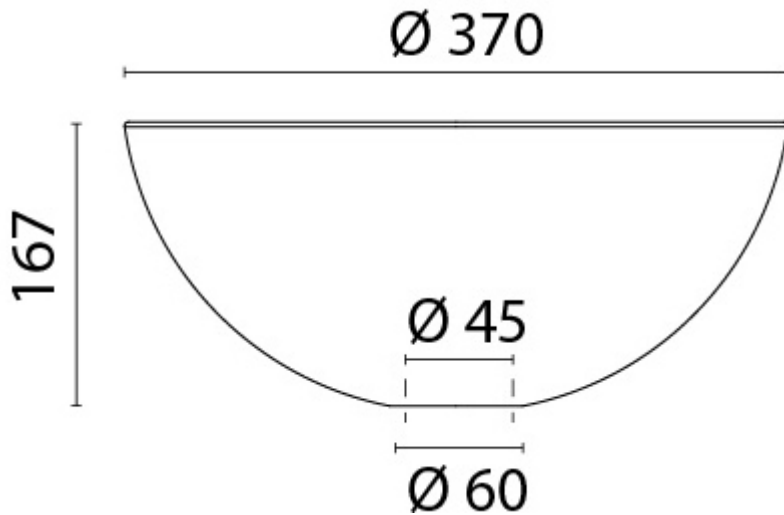

Description

Additional Information

Drain Diameter (mm)	45.00
Wall Mounted	No
Base Diameter (mm)	60.00
Diameter (mm)	370.00
Weight (kg)	3.400000
Manufacturer	Foresti & Suardi
Finish	Scratched Glass - Ice White