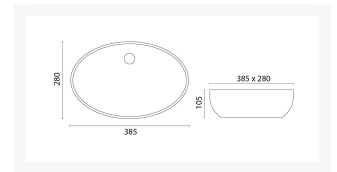

Ovale Basin

£238.67

Excl. Tax: £198.89

Product Images

Short Description

Cold Glass® sink available in white only.

Waste fitting not included.

Additional Information

Wall Mounted	No
Weight (kg)	2.650000
Manufacturer	Foresti & Suardi
Finish	White
LED Colour	White 3200°K