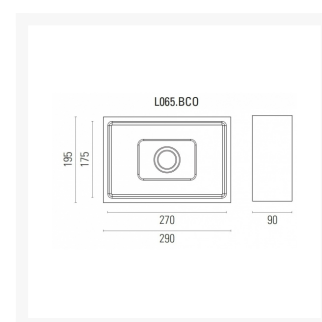

Rettangolare-S Cold Glass Mini Basin

£314.53Excl. Tax: **£262.11**

Product Images

Short Description

Vetrofreddo® sink available in white.

The *Rettangolare S* compact countertop basin is the perfect solution for small spaces. Made from cold glass, the product has a unique matt look and feel with a soft-touch texture. The basin does not feature a waste plug as it is intended for handwashing and other similar uses. Instead, the basin has a drain cover made from the same Vetrofreddo® material.

Additional Information

| | |
|--------------|------------------|
| Weight (kg) | 3.750000 |
| Manufacturer | Foresti & Suardi |
| Finish | White |
| Length (mm) | 290 |
| Width (mm) | 195 |
| Height (mm) | 90 |