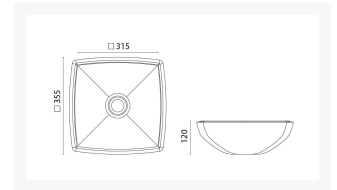

Nautilus Sink

From
£292.33

Excl. Tax: £243.61

Product Images

Short Description

Cold Glass® sink available in a number of different colours.

Waste not included