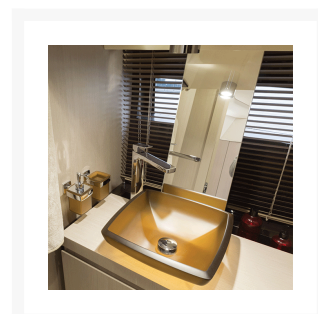

Nautilus Vetrofreddo Sink

From

£292.33

Excl. Tax: £243.61

Product Images