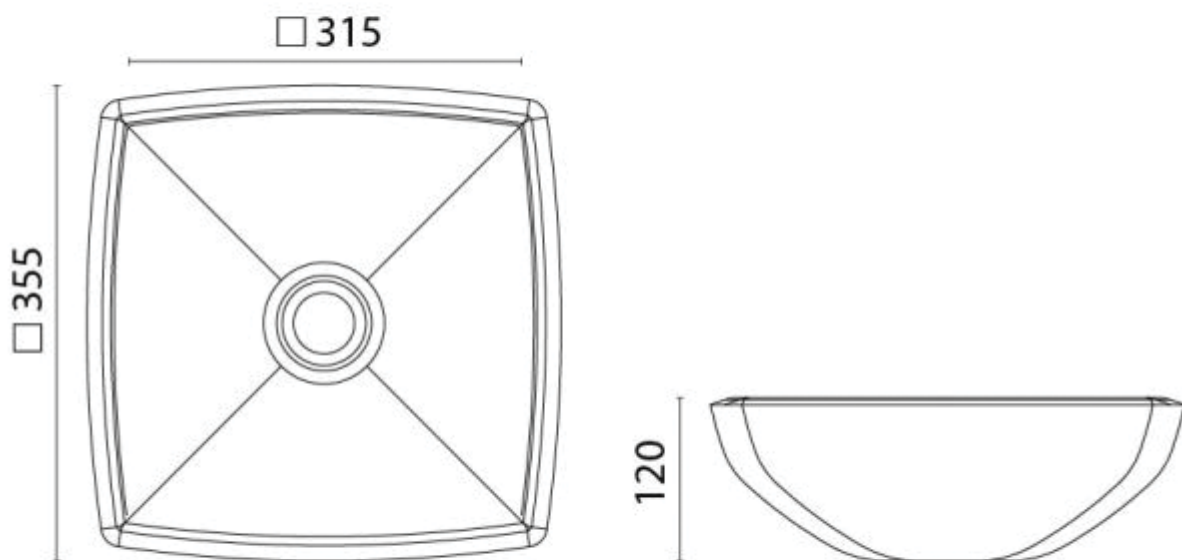

## Product Drawing

## Additional Information

---

Weight (kg)	5.600000
Manufacturer	Foresti & Suardi
Length (mm)	335
Width (mm)	335
Height (mm)	120