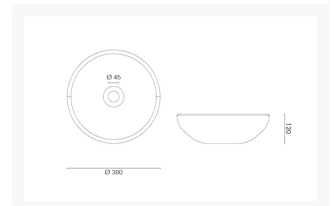

Cold Glass Sink

From
£320.08

Excl. Tax: **£266.73**

Product Images

Short Description

- Cold Glass® sink available in a number of different colours
- Waste not included
- Cognac colour pictured

Additional Information

Drain Diameter (mm)	45.00
Diameter (mm)	380.00
Weight (kg)	5.600000
Manufacturer	Foresti & Suardi
Finish	Chrome
LED Colour	White 3200°K

Product Options

Finish:	White
	Cognac
	Moka
	Black