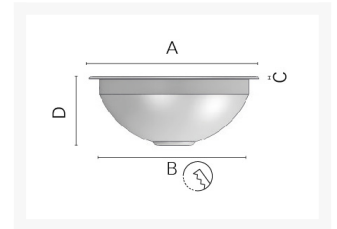

## Short Description

Mirror polished stainless steel sink.

Under counter installation.

3 sizes available.

	A (mm)	B (mm)	C (mm)	D (mm)
<b>L101SS</b>	230	200	4	110
<b>L103SS</b>	295	260	4	120
<b>L105SS</b>	340	300	4	160

## Product Options

---

Size:	Ø 230mm
	Ø 295mm
	Ø 340mm