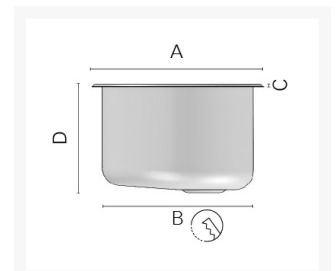

Round Stainless Steel Sink

From
£71.70

Excl. Tax: **£59.75**

Product Images

Short Description

Mirror polished stainless steel sink.

Under counter installation.

2 sizes available.

	A (mm)	B (mm)	C (mm)	D (mm)
L121SS	295	260	4	180
L123SS	340	300	4	180

Please see image above for dimension references.

Additional Information

Wall Mounted	No
Depth (mm)	180.00
Weight (kg)	1.020000
Manufacturer	Foresti & Suardi
Finish	304 Stainless Steel
LED Colour	White 3200°K

Product Options

Size:	Ø 295mm
	Ø 340mm
	Ø 390mm