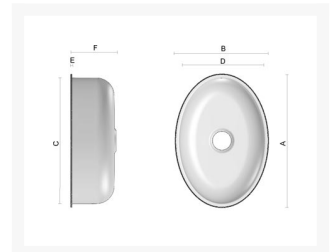

Elliptical Stainless Steel Sink

Regular Price

£95.28 Special

Price

£66.70

Excl. Tax: **£55.58**

Product Images

Short Description

Mirror polished stainless steel sink.

Under counter installation.