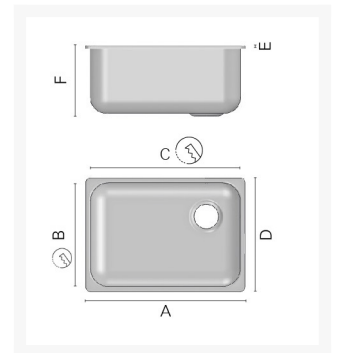

## Short Description

Satin stainless steel sink.

Under counter installation.

2 sizes available.

	<b>A (mm)</b>	<b>B (mm)</b>	<b>C (mm)</b>	<b>D (mm)</b>	<b>E (mm)</b>	<b>F (mm)</b>
L167SS	355	240	335	260	6	150
L171SS	355	330	330	355	6	160

*Please see image above for dimension references*

## Product Options

Size:	355.00mm x 260.00mm
	355.00mm x 355.00mm