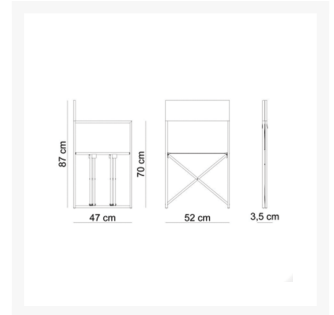

Naut35 Compact Stainless Steel Director's Chair

£1,001.86

Excl. Tax: £834.88

Product Images

Short Description

This folding director's chair features a 316 grade stainless steel frame.

- Elegant and lightweight.
- Removable fabric.
- Only 35mm wide when folded.
- Available in white fabric as standard. Other finishes available on request, a minimum order quantity may apply.

Please note this item has a 6-8 week lead time.

Additional Information

Height (mm)	870
Width (mm)	520
Depth (mm)	470
Folded Size (mm)	H 870.00 x D 470.00 x W 35.00
Finish	316 Stainless Steel
Manufacturer	Nautinox
Weight (kg)	8.000000