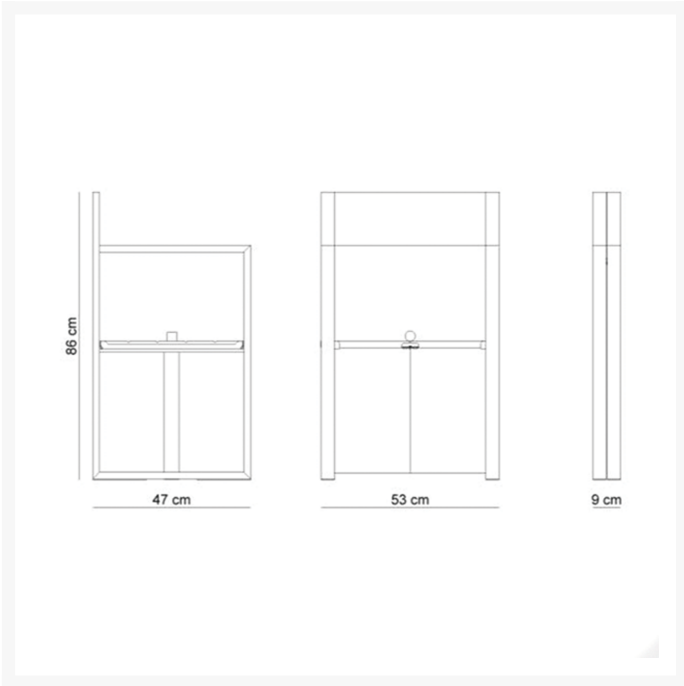

redPULL Stainless Steel And Teak Director's Chair

£2,070.25

Excl. Tax: £1,725.21

Product Images

Short Description

Folding director's chair with 316 grade stainless steel frame.

- Marine plywood seat base with teak veneer.
- 100% recycled material back rest and detail.
- Only 90mm wide when folded.
- A red fabric handle draws attention to the chair's clever folding system.
- Available in white as standard. Other finishes available on request, a minimum order quantity may apply.
- Comes complete with storage bag.

Please note this item has a 6-8 week lead time.

Additional Information

Height (mm)	860
Width (mm)	530
Depth (mm)	470
Folded Size (mm)	H 860.00 x D 470.00 x W 90.00
Finish	316 Stainless Steel
Manufacturer	Nautinox
Weight (kg)	13.000000