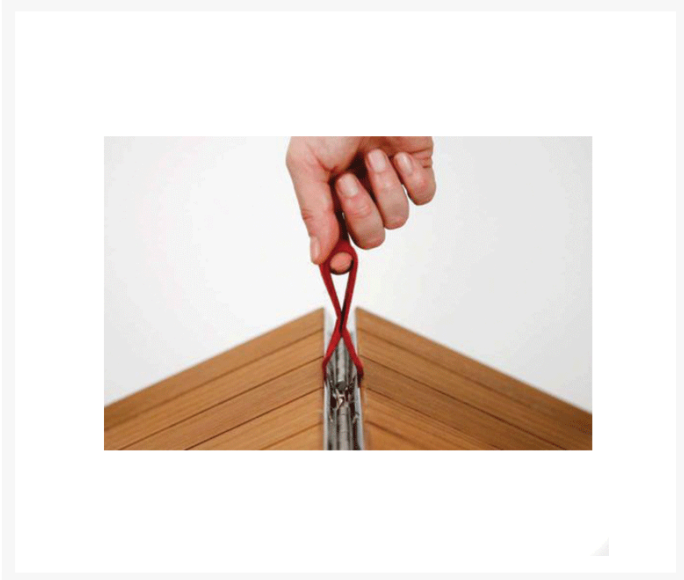

redPULL Stainless Steel And Teak Director's Chair

£2,070.25

Excl. Tax: £1,725.21

Product Images

Short Description

Folding director's chair with 316 grade stainless steel frame.

- Marine plywood seat base with teak veneer.
- 100% recycled material back rest and detail.
- Only 90mm wide when folded.
- A red fabric handle draws attention to the chair's clever folding system.
- Available in white as standard. Other finishes available on request, a minimum order quantity may apply.
- Comes complete with storage bag.

Please note this item has a 6-8 week lead time.

Additional Information

Height (mm)	860
Width (mm)	530
Depth (mm)	470
Folded Size (mm)	H 860.00 x D 470.00 x W 90.00
Finish	316 Stainless Steel
Manufacturer	Nautinox
Weight (kg)	13.000000