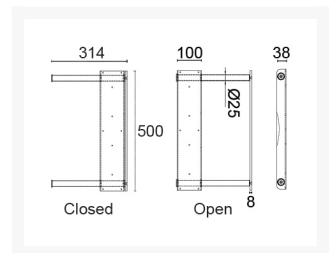

Telescopic Table Leaf Support

£376.98

Excl. Tax: £314.15

Product Images