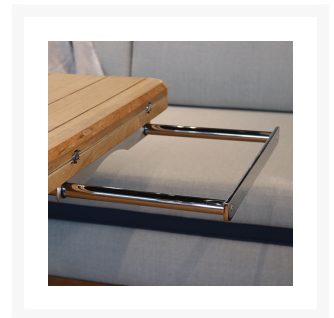

## Short Description

---

**Provides added stability for folding tables, made from 316 grade stainless steel.**

- Support fixes to the underside of the table.
- Telescopic action.
- Sold individually.