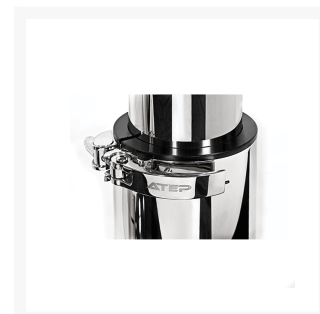

Manual Gas Assisted Table Pedestal

£1,346.02

Excl. Tax: £1,121.68

Product Images

Short Description

A round 2 stage pedestal made from mirror polished 316-grade stainless steel. This pedestal features a neat clamp design for ease of locking. An integrated gas ram assists with the lowering and raising of the table.

Description

T200020BSS

Additional Information

Top Plate (mm)	$\text{Ø} 250.00$
Base (mm)	$\text{Ø} 250.00$
Max. Height (mm)	710.00
Min. Height (mm)	410.00
Max. Lifting Capacity (kg)	30
Max. Table Size (mm)	800.00 x 800.00
Finish	316 Stainless Steel
Manufacturer	Atep
Weight (kg)	10.920000