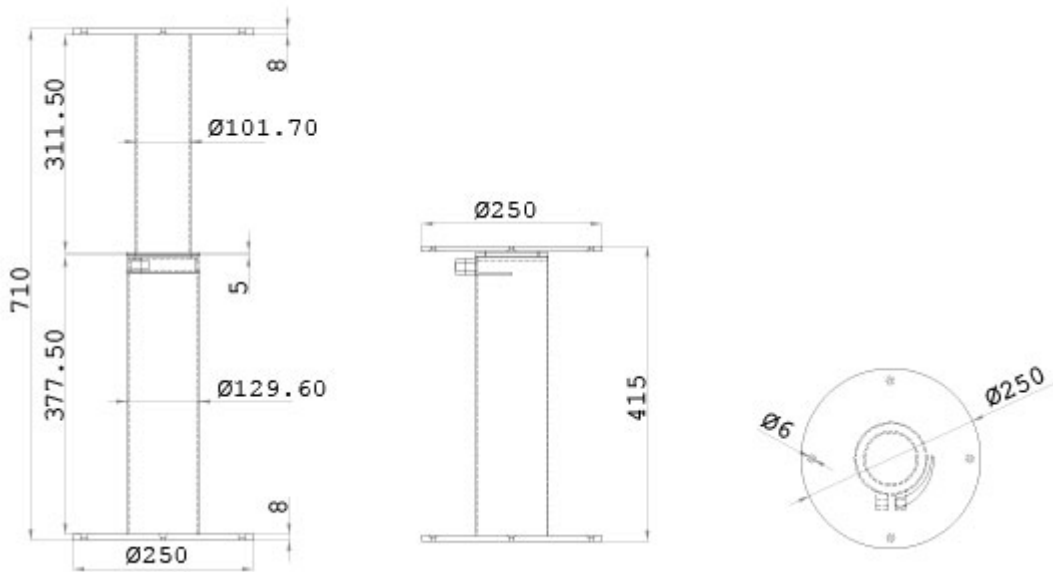

Manual Gas Assisted Table Pedestal

£1,346.02

Excl. Tax: £1,121.68

Product Images

Short Description

A round 2 stage pedestal made from mirror polished 316-grade stainless steel. This pedestal features a neat clamp design for ease of locking. An integrated gas ram assists with the lowering and raising of the table.

Description

T200020BSS

Additional Information

Top Plate (mm)	$\text{Ø} 250.00$
Base (mm)	$\text{Ø} 250.00$
Max. Height (mm)	710.00
Min. Height (mm)	410.00
Max. Lifting Capacity (kg)	30
Max. Table Size (mm)	800.00 x 800.00
Finish	316 Stainless Steel
Manufacturer	Atep
Weight (kg)	10.920000