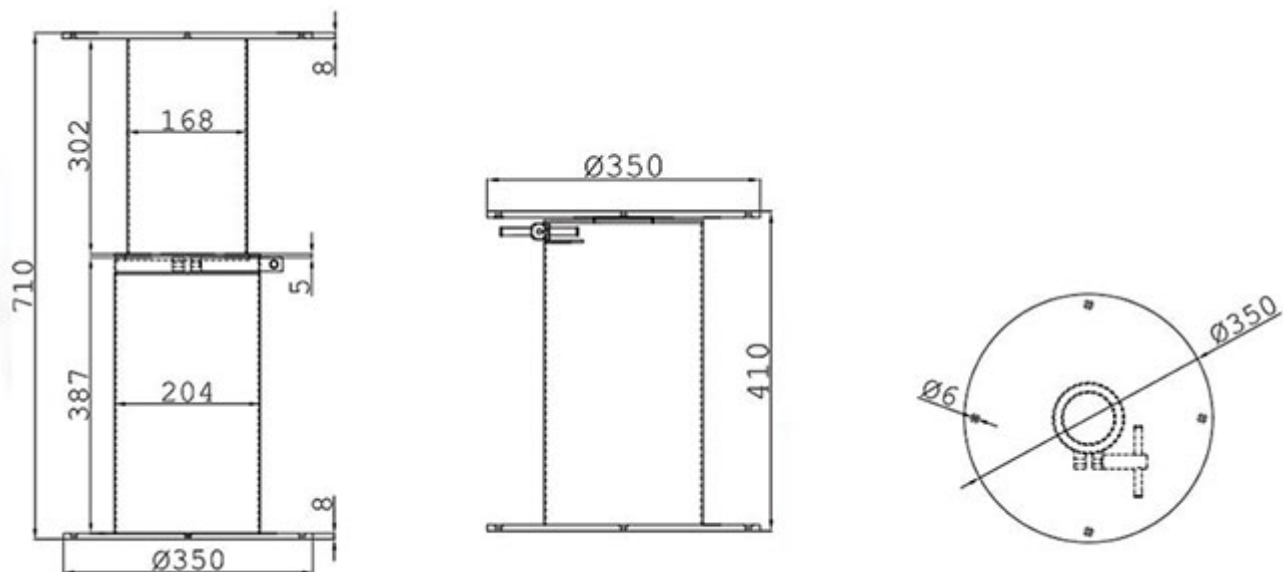

Manual Gas Assisted Table Pedestal

£1,896.08

Excl. Tax: £1,580.07

Product Images

Short Description

- Round 2-stage pedestal
- 316-grade stainless steel
- Mirror polished
- Features neat clamp design for ease of locking

Description

Additional Information

| | |
|----------------------------|---------------------|
| Top Plate (mm) | Ø 300.00 |
| Base (mm) | Ø 350.00 |
| Max. Height (mm) | 710.00 |
| Min. Height (mm) | 410.00 |
| Max. Lifting Capacity (kg) | 40 |
| Max. Table Size (mm) | 1400.00 x 900.00 |
| Finish | 316 Stainless Steel |
| Manufacturer | Atep |
| Weight (kg) | 20.000000 |