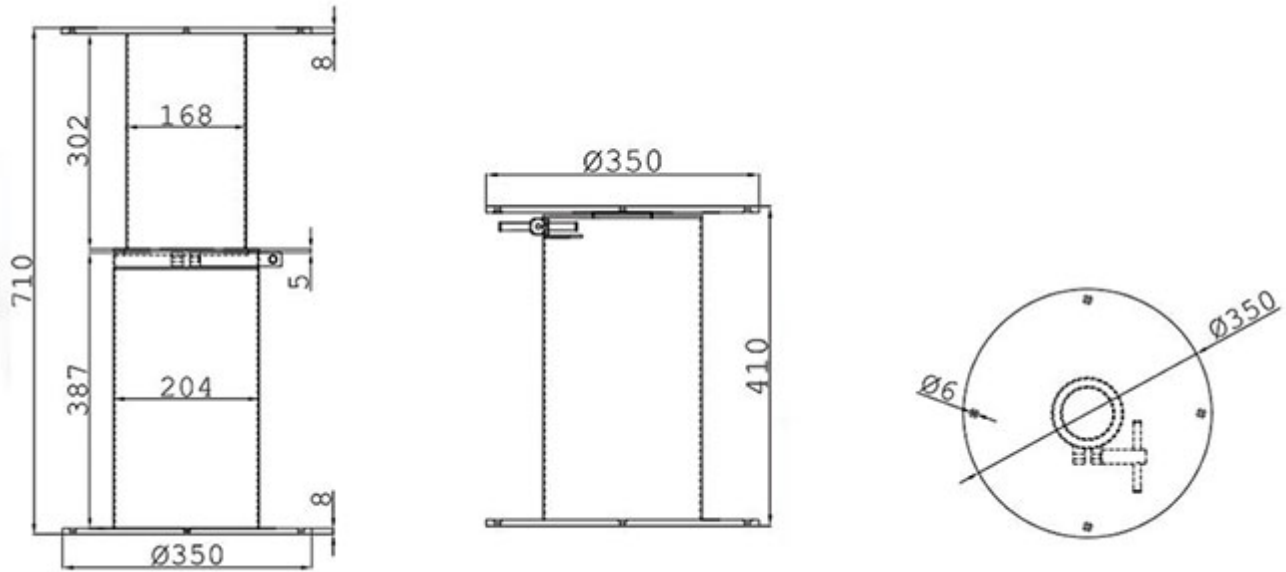

Manual Gas Assisted Table Pedestal

£1,831.68

Excl. Tax: £1,526.40

Product Images

Short Description

- Round 2-stage pedestal
- 316-grade stainless steel
- Mirror polished
- Features neat clamp design for ease of locking

Description

Additional Information

Top Plate (mm)	Ø 300.00
Base (mm)	Ø 350.00
Max. Height (mm)	710.00
Min. Height (mm)	410.00
Max. Lifting Capacity (kg)	40
Max. Table Size (mm)	1400.00 x 900.00
Finish	316 Stainless Steel
Manufacturer	Atep
Weight (kg)	20.000000