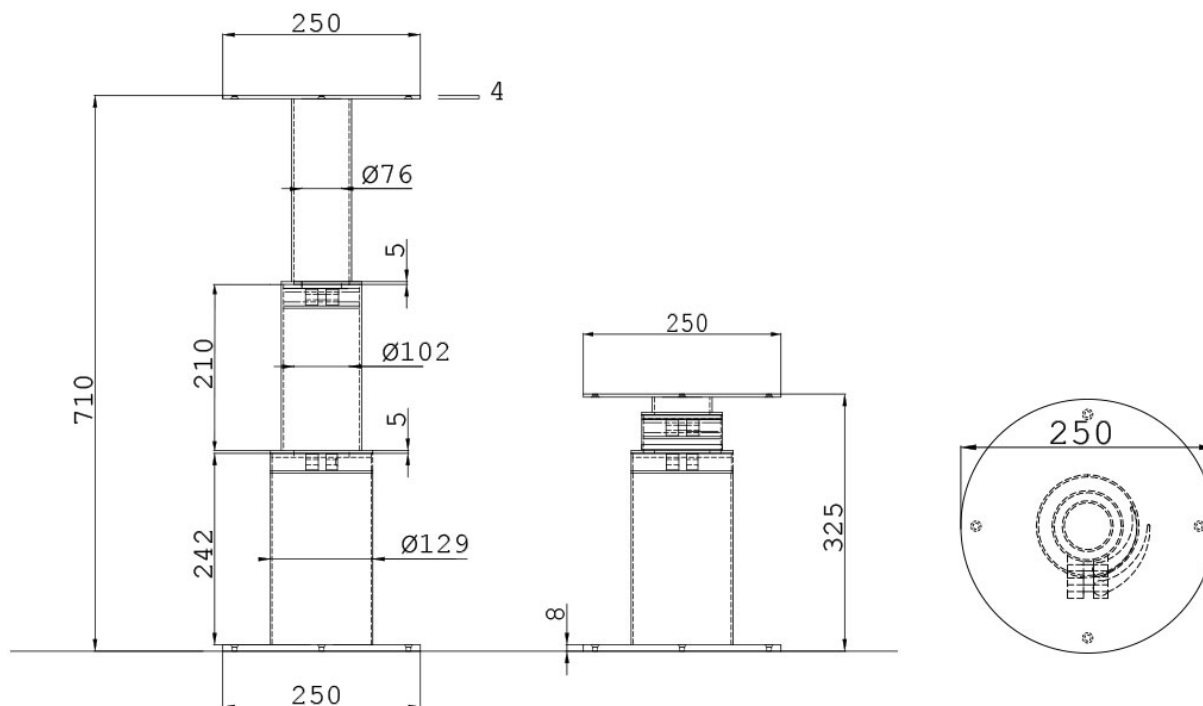

Manual Gas Assisted Table Pedestal

£1,642.03

Excl. Tax: £1,368.36

Product Images

Short Description

A round, 3 stage, gas assisted table pedestal.

- Made from 316-grade, mirror polished, stainless steel
- Minimum height of 325mm
- Maximum height of 710mm
- Now featuring a clamp design for ease of locking

Description

Additional Information

Top Plate (mm)	Ø 250.00
Base (mm)	Ø 250.00
Max. Height (mm)	710.00
Min. Height (mm)	325.00
Max. Lifting Capacity (kg)	30
Max. Table Size (mm)	1200.00 x 900.00
Finish	316 Stainless Steel
Manufacturer	Atep
Weight (kg)	12.010000