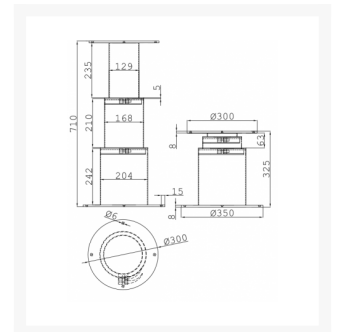

Manual Gas Assisted Table Pedestal

£2,173.97

Excl. Tax: £1,811.64

Product Images

Short Description

Round 3 stage pedestal made from mirror polished 316 grade stainless steel.

Now featuring neat clamp design for ease of locking.

Additional Information

Top Plate (mm)	Ø 300.00
Base (mm)	Ø 350.00
Max. Height (mm)	710.00
Min. Height (mm)	325.00
Max. Lifting Capacity (kg)	40
Max. Table Size (mm)	1500.00 x 900.00
Finish	316 Stainless Steel
Manufacturer	Atep
Weight (kg)	22.000000