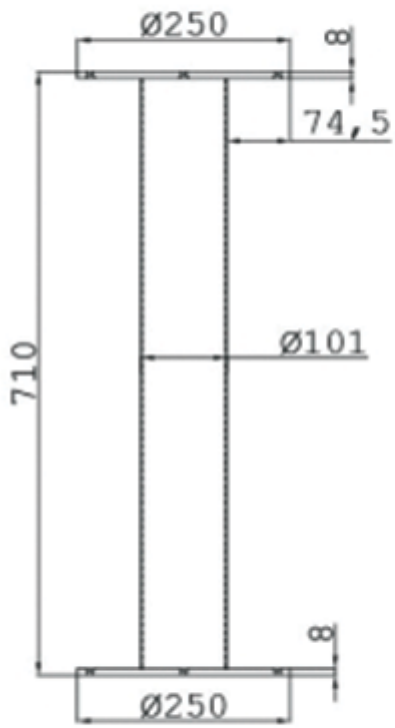

Stainless Steel Fixed Table Pedestal

£709.01

Excl. Tax: £590.84

Product Images

Short Description

A mirror polished, 316-grade stainless steel, fixed table pedestal.

Description

Additional Information

Height (mm)	710
Column (mm)	Ø 101.00
Top Plate (mm)	Ø 250.00
Base (mm)	Ø 250.00
Finish	316 Stainless Steel
Manufacturer	Atep
Weight (kg)	15.000000