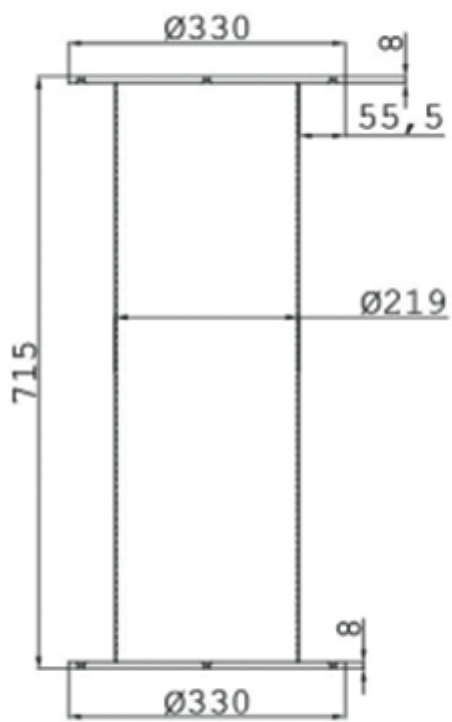

Stainless Steel Fixed Table Pedestal

£1,359.89

Excl. Tax: £1,133.24

Product Images

Short Description

A mirror polished, 316-grade stainless steel, fixed table pedestal.

Description

Additional Information

Height (mm)	715
Column (mm)	Ø 219.00
Top Plate (mm)	Ø 330.00
Base (mm)	Ø 330.00
Finish	316 Stainless Steel
Manufacturer	Atep
Weight (kg)	19.000000