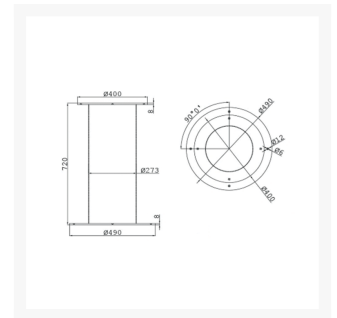

## Short Description

Made from mirror polished 316 grade stainless steel.

## Additional Information

---

Height (mm)	720
Column (mm)	Ø 273.00
Top Plate (mm)	Ø 400.00
Base (mm)	Ø 490.00
Finish	316 Stainless Steel
Manufacturer	Atep
Weight (kg)	20.000000