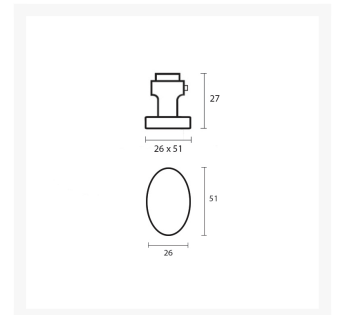

Door Knobs

From
£19.74

Excl. Tax: £16.45

Product Images

Short Description

Pair of solid brass/chrome door handles. Available in a polished brass or chromed brass finish.

Additional Information

Diameter (mm)	53 x 27
Spindle (mm)	8
Protrusion (mm)	29
Manufacturer	Foresti & Suardi
Weight (kg)	0.250000