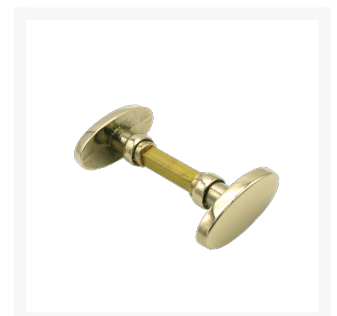

Door Knobs

From
£19.74

Excl. Tax: £16.45

Product Images

Short Description

Pair of solid brass/chrome door handles. Available in a polished brass or chromed brass finish.

Additional Information

Diameter (mm)	53 x 27
Spindle (mm)	8
Protrusion (mm)	29
Manufacturer	Foresti & Suardi
Weight (kg)	0.250000

Product Options

Finish:	Chrome
	Brass