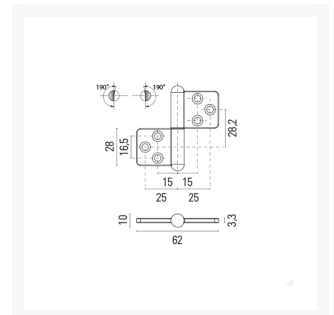

Lift Off Hinge

From

£7.49

Excl. Tax: **£6.24**

Product Images

Short Description

Pressure die cast brass hinge.

Available in either a polished brass or chromed brass finish.

Left & right handed versions available.

Additional Information

Length (mm)	62
Max. Opening	190° + 190°
Leaf Thickness (mm)	3.3
Hub Diameter (mm)	10
Manufacturer	Foresti & Suardi
Weight (kg)	0.070000

Product Options

Finish:	Chrome
	Brass
Handing:	Left
	Right