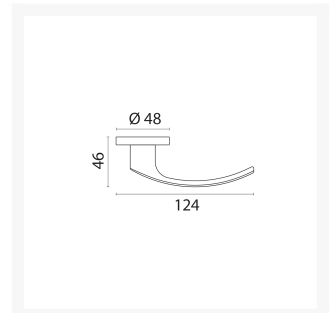

Door Handle

From
£73.78

Excl. Tax: **£61.48**

Product Images

Short Description

Pair of solid brass door handles complete with roses and spindle.

- Suitable for a maximum door thickness of 42mm.
- Supplied complete with a nylon spring loaded securing rose for self-righting of handles.
- Handles feature concealed fixings.

- Available in a chromed brass or satin-chrome finish.

Additional Information

Base Diameter (mm)	48
Spindle (mm)	8
Spindle Length (mm)	100
Protrusion (mm)	46
Handle Length (mm)	124
Manufacturer	Foresti & Suardi
Weight (kg)	0.560000