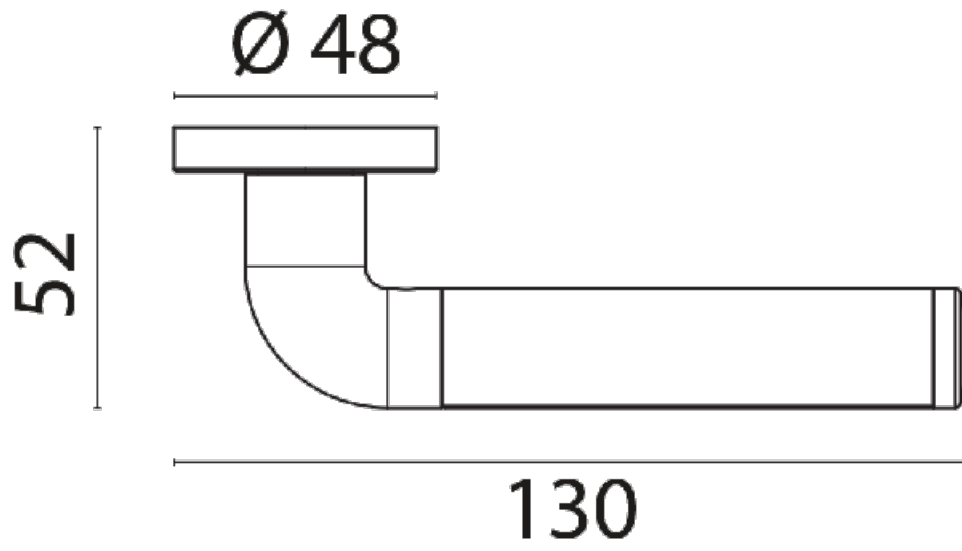

## Additional Information

---

Base Diameter (mm)	48
Spindle (mm)	8
Spindle Length (mm)	80
Protrusion (mm)	52
Handle Length (mm)	130
Manufacturer	Foresti & Suardi
Weight (kg)	0.600000