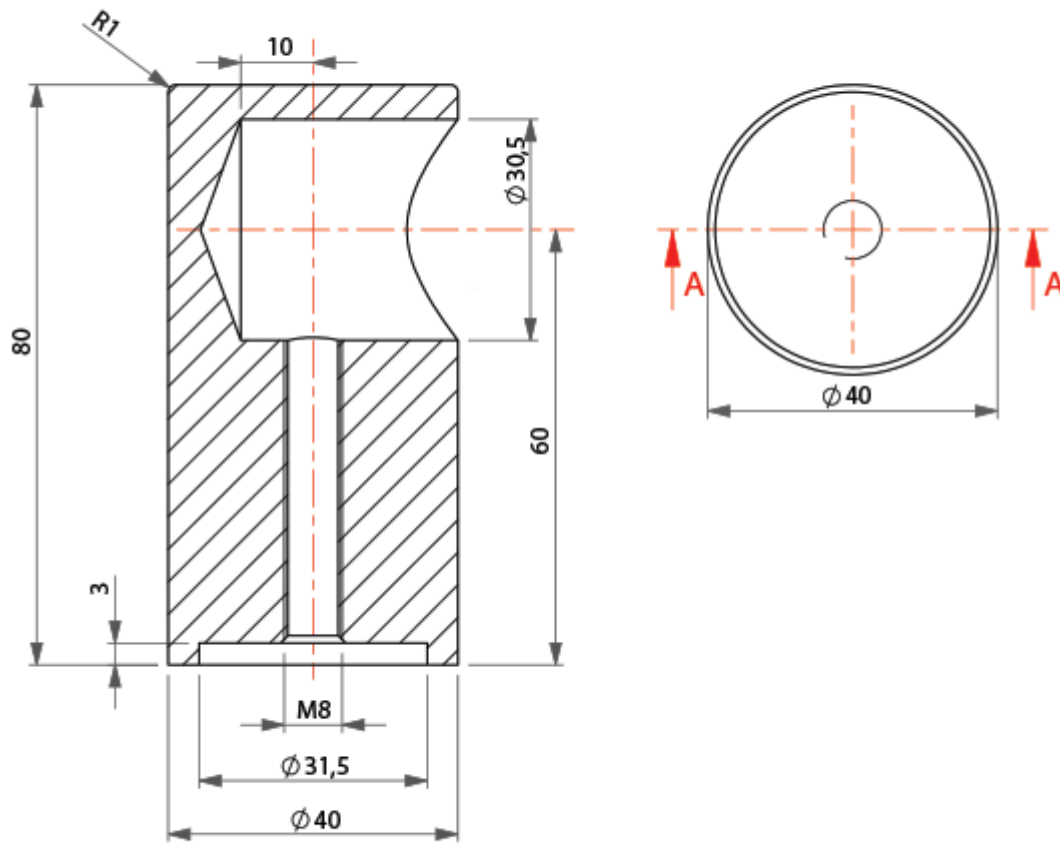

Description

182A00C

SECT. A-A

183A00C

SECT. A-A

184A00C

SECT. A-A

Additional Information

Weight (kg)	0.000000
Manufacturer	Foresti & Suardi
Finish	Chrome

Product Options

Internal Diameter (mm):	22
	25
	30