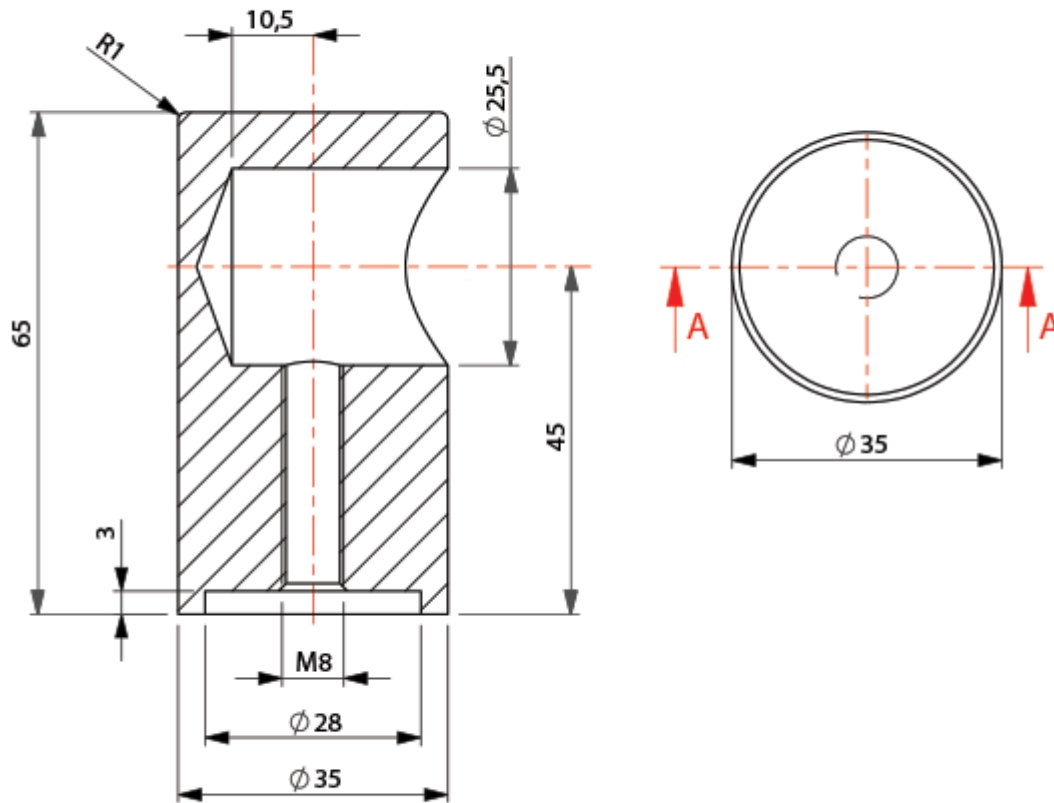

Description

182A00C

SECT. A-A

183A00C

SECT. A-A

184A00C

SECT. A-A

Additional Information

Weight (kg)	0.000000
Manufacturer	Foresti & Suardi
Finish	Chrome

Product Options

Internal Diameter (mm):	22
	25
	30