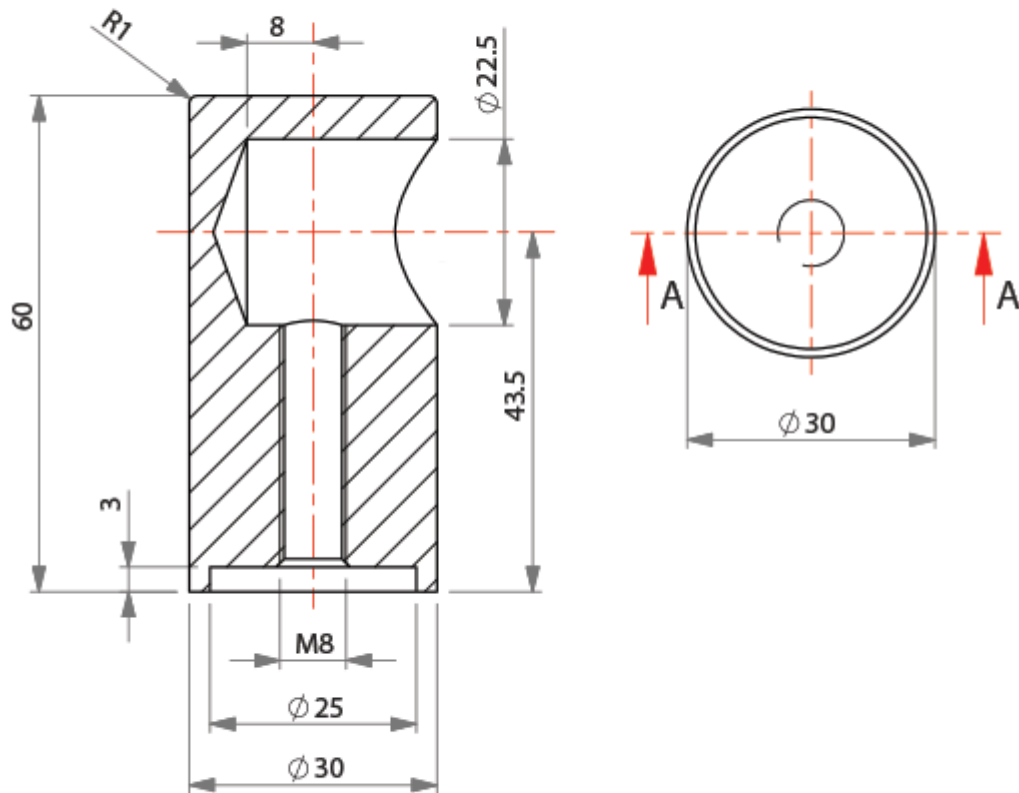

Handrail End Terminal

From

£19.74

Excl. Tax: £16.45

Product Images

Short Description

Pressure die cast brass handrail socket. Available in either a polished brass or chromed brass finish. Three different sizes available.

Description

182A00C

SECT. A-A

183A00C

SECT. A-A

184A00C

SECT. A-A

Additional Information

Weight (kg)	0.000000
Manufacturer	Foresti & Suardi
Finish	Chrome

Product Options

Internal Diameter (mm):	22
	25
	30