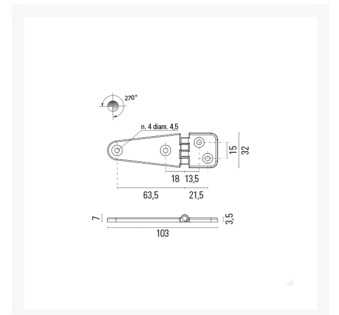

Strap Hinge

From

£9.49

Excl. Tax: **£7.91**

Product Images

Short Description

Pressure die cast brass hinge.

Available in either a polished brass or chromed brass finish.

Additional Information

Length (mm)	103
Width (mm)	32
Max. Opening	270°
Leaf Thickness (mm)	3.5
Hub Diameter (mm)	7
Manufacturer	Foresti & Suardi
Weight (kg)	0.060000

Product Options

Finish:	Chrome
	Brass