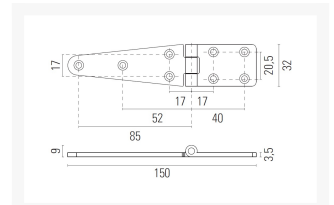

Strap Hinge

From
£13.06

Excl. Tax: **£10.88**

Product Images

Short Description

Pressure die cast brass hinge.

Available in either a polished brass or chromed brass finish.

Additional Information

Length (mm)	145
Width (mm)	32
Leaf Thickness (mm)	3.5
Hub Diameter (mm)	9
Manufacturer	Foresti & Suardi
Weight (kg)	0.100000

Product Options

Finish:	Chrome
	Brass