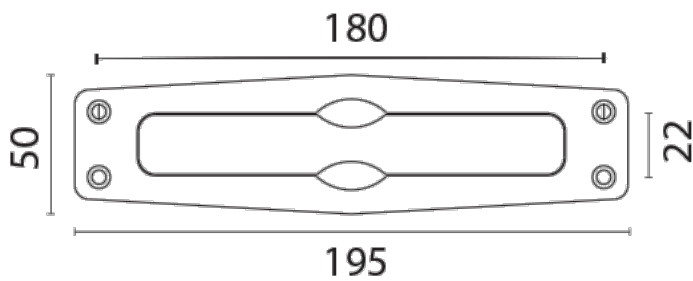

## Product Images

## Short Description

---

Pressure die cast brass retractable deck cleat in a polished brass or chrome plated finish. Not supplied with fixings.

## Additional Information

|              |                  |
|--------------|------------------|
| Length (mm)  | 195              |
| Height (mm)  | 73               |
| Width (mm)   | 50               |
| Manufacturer | Foresti & Suardi |
| Weight (kg)  | 0.700000         |