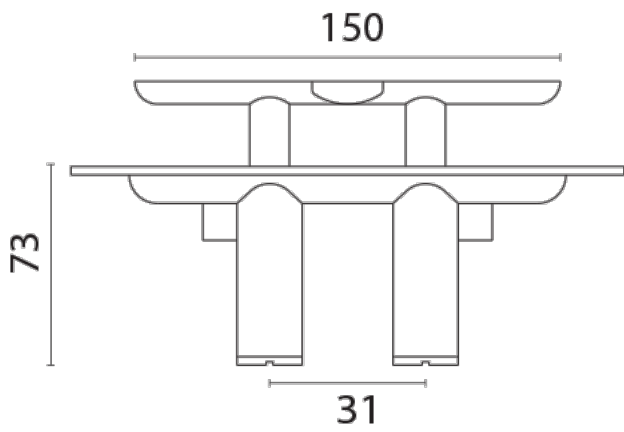

## Additional Information

|              |                  |
|--------------|------------------|
| Length (mm)  | 195              |
| Height (mm)  | 73               |
| Width (mm)   | 50               |
| Manufacturer | Foresti & Suardi |
| Weight (kg)  | 0.700000         |