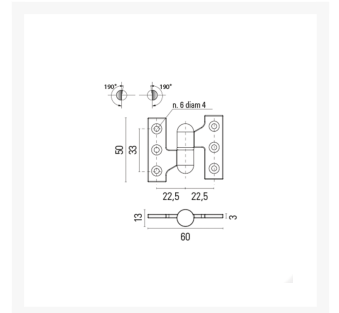

Lift Off Hinge

From
£12.95

Excl. Tax: **£10.79**

Product Images

Short Description

Pressure die cast brass hinge.

Available in either a polished brass or chromed brass finish.

Left & right handed versions available.

Additional Information

Length (mm)	60
Width (mm)	50
Max. Opening	190° + 190°
Leaf Thickness (mm)	3
Hub Diameter (mm)	13
Manufacturer	Foresti & Suardi
Weight (kg)	0.060000

Product Options

Finish:	Chrome
	Brass
Handing:	Left
	Right