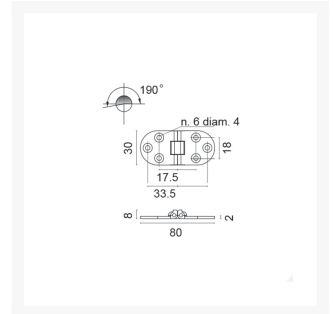

Folding Table Hinge - Stainless Steel

£20.83

Excl. Tax: £17.36

Product Images

Short Description

Made from 316 grade stainless steel (A4).

Highly polished finish.

Additional Information

Length (mm)	80
Width (mm)	30
Max. Opening	190°
Leaf Thickness (mm)	2
Hub Diameter (mm)	8
Finish	316 Stainless Steel
Weight (kg)	0.050000