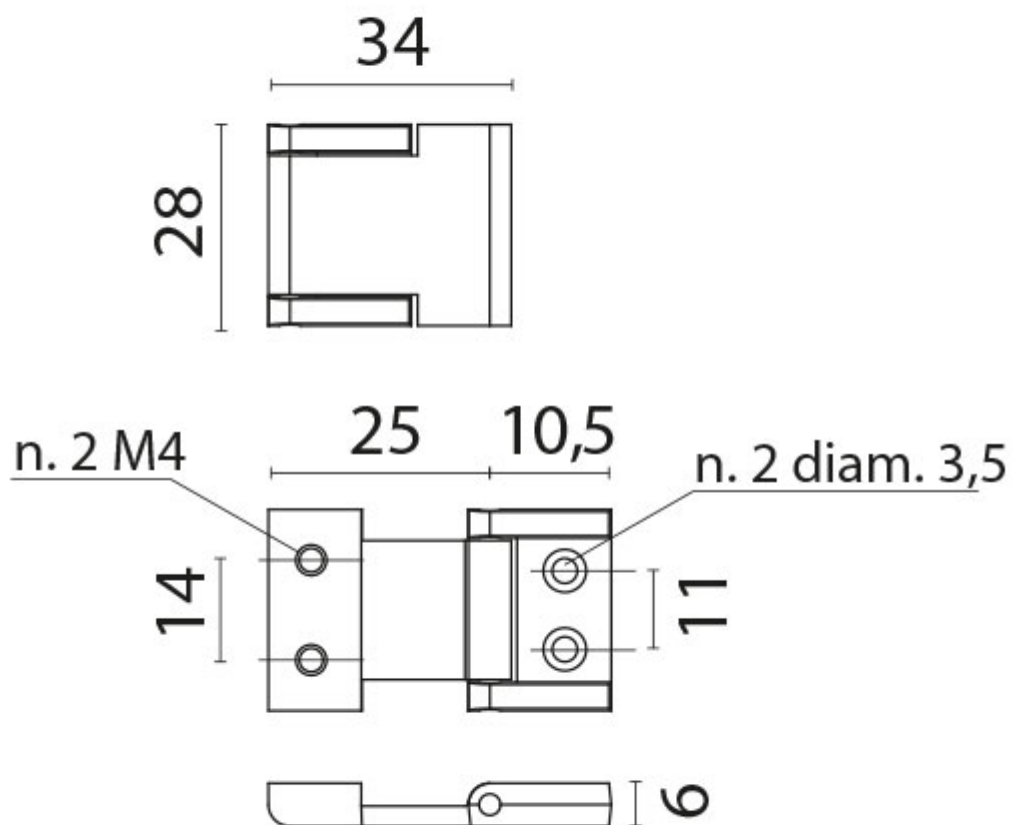

Small Cupboard Hinge

From

£7.87

Excl. Tax: **£6.56**

Product Images

Short Description

A pressure die cast brass hinge available in either a polished brass or chromed brass finish.

Description

Additional Information

Length (mm)	34
Width (mm)	28
Max. Opening	270°
Manufacturer	Foresti & Suardi
Weight (kg)	0.040000

Product Options

Finish:

Chrome

Brass