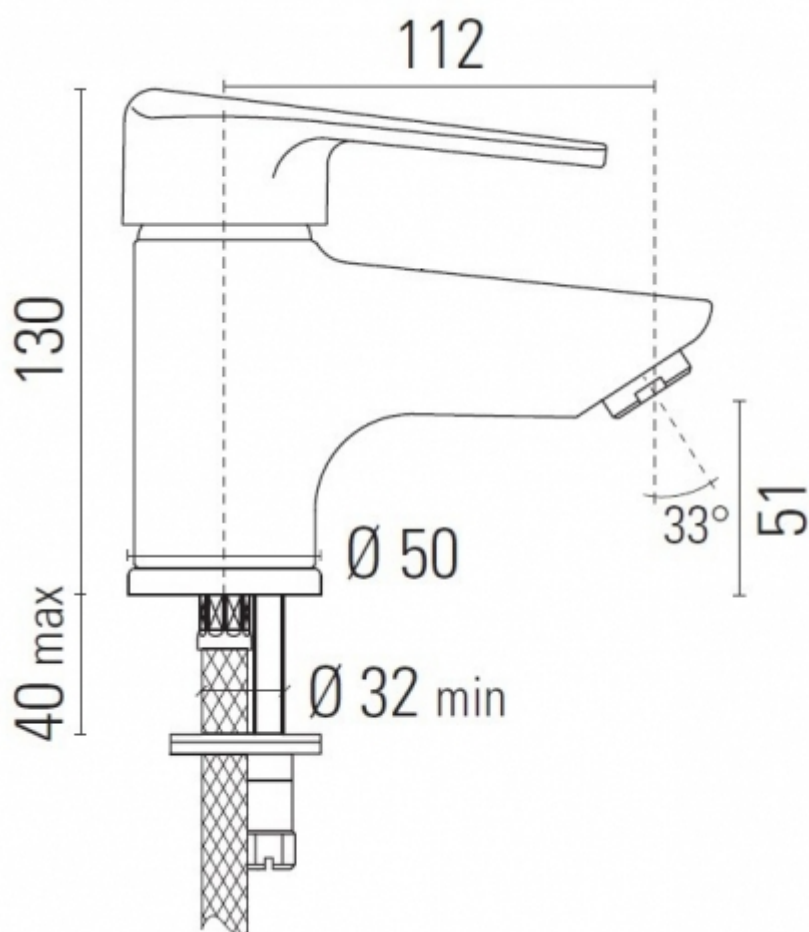

'Cooper' Single Lever Basin Mixer

£84.44

Excl. Tax: £70.37

Product Images

Short Description

'Cooper' 4061C is a solid brass, chrome plated, single lever basin mixer. Supplied with a 1 1/4" pop-up waste.

Description

Additional Information

Cut-out Diameter (mm)	32.00
Spout Length (mm)	112.00
Wall Mounted	No
Weight (kg)	1.500000
Manufacturer	Paini
Finish	Chrome
Version	With Waste