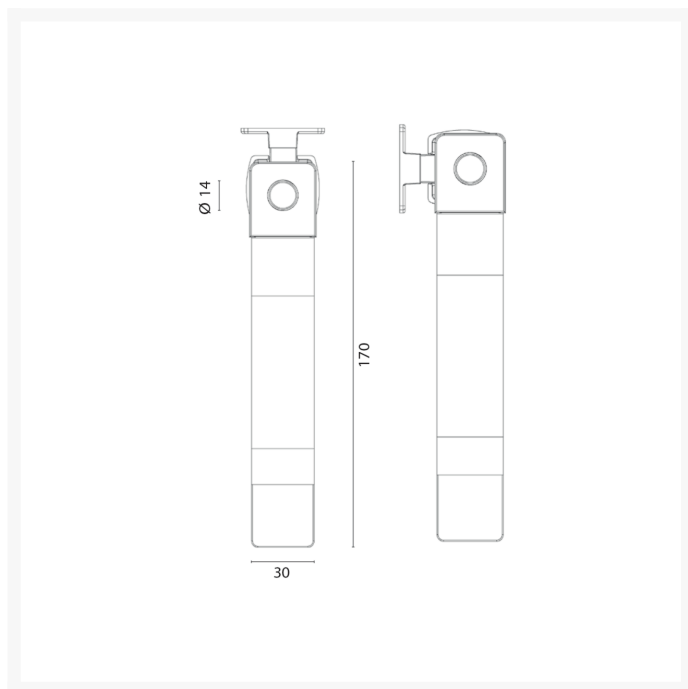

Chrome Push Button Mechanism With Leather Handle

From
£71.08
 Excl. Tax: £59.23

Product Images

Short Description

Solid brass push button complete with latch.

- Ideal for cupboard doors and drawers.
- Available in chromed brass with a choice of 4 leathers.

Other finishes available on request, a minimum order quantity may apply.

Additional Information

Length (mm)	170
Width (mm)	30
Protrusion (mm)	20
Max. Panel Thickness (mm)	23
Manufacturer	Foresti & Suardi
Weight (kg)	0.146000