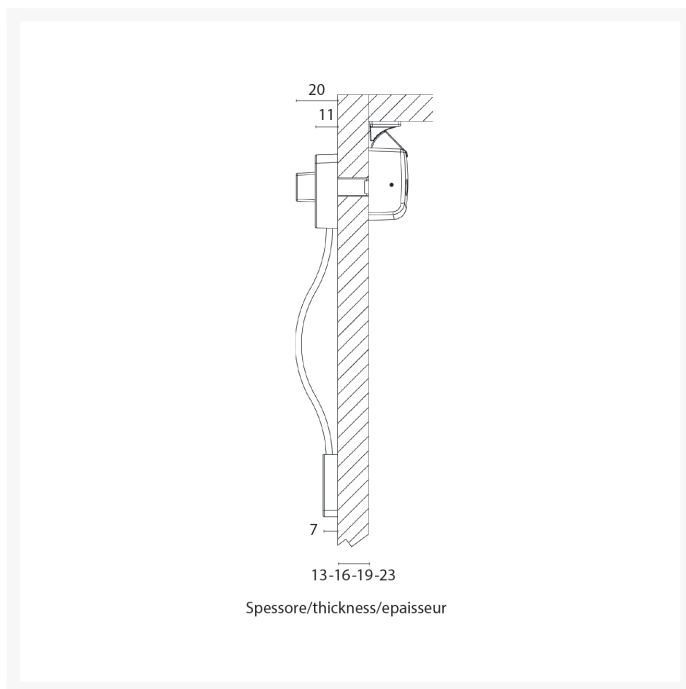

Chrome Push Button Mechanism With Leather Handle

From
£71.08
 Excl. Tax: £59.23

Product Images

Short Description

Solid brass push button complete with latch.

- Ideal for cupboard doors and drawers.
- Available in chromed brass with a choice of 4 leathers.

Other finishes available on request, a minimum order quantity may apply.

Additional Information

Length (mm)	170
Width (mm)	30
Protrusion (mm)	20
Max. Panel Thickness (mm)	23
Manufacturer	Foresti & Suardi
Weight (kg)	0.146000