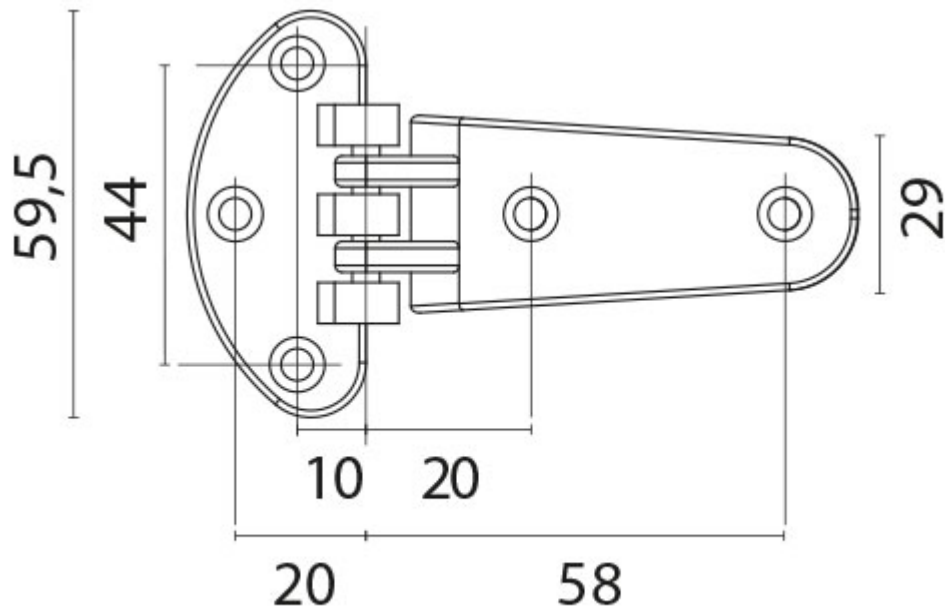

Hatch Hinge - Brass

Regular Price

£11.98 Special Price

£5.11

Excl. Tax: £4.26

Product Images

SALE SALE SALE SALE SALE SALE

Short Description

A pressure die cast brass hatch hinge.

Description

Additional Information

Length (mm)	97
Width (mm)	59.5
Max. Opening	200°
Finish	Brass
Manufacturer	Foresti & Suardi
Weight (kg)	0.100000