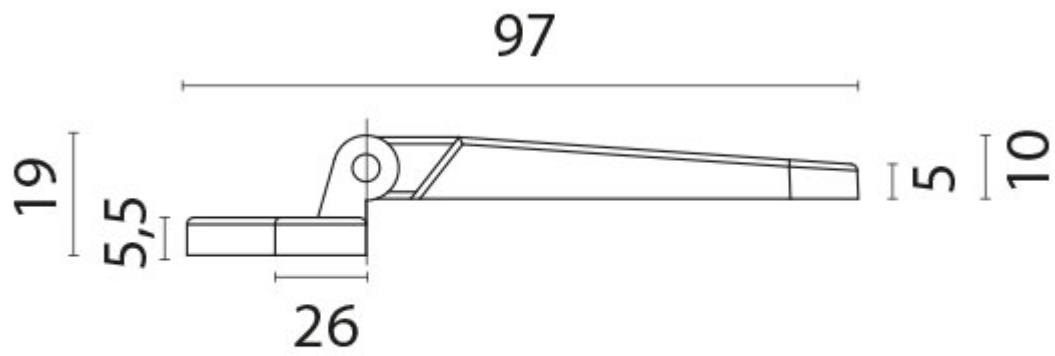

Hatch Hinge - Brass

Regular Price

£11.98 Special Price

£5.11

Excl. Tax: £4.26

Product Images

SALE SALE SALE SALE SALE SALE

Short Description

A pressure die cast brass hatch hinge.

Description

Additional Information

Length (mm)	97
Width (mm)	59.5
Max. Opening	200°
Finish	Brass
Manufacturer	Foresti & Suardi
Weight (kg)	0.100000