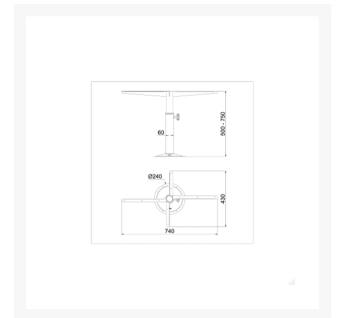

## Short Description

**Revolving adjustable 2 stage pedestal made from mirror polished 316 grade stainless steel.**

- Height is manually adjustable.
- Operated with plastic thumb turn locking clamps.
- Upper tube  $\varnothing$  50.00.
- Lower tube  $\varnothing$  60.00.

## Additional Information

---

Top Plate (mm)	740.00 x 430.00
Base (mm)	Ø 240.00
Max. Height (mm)	750.00
Min. Height (mm)	500.00
Max. Lifting Capacity (kg)	20
Max. Table Size (mm)	1300.00 x 800.00
Finish	316 Stainless Steel
Manufacturer	Nautinox
Weight (kg)	6.000000