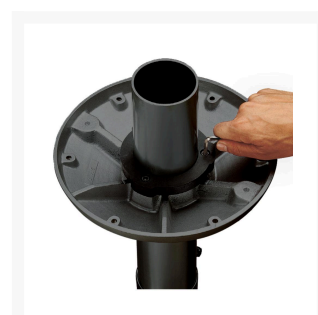

Manual Table Pedestal - Fixed

From
£781.44
Excl. Tax: £651.20

Product Images

Short Description

A round two-stage pedestal with a square top plate, made from aluminium and powder coated in matte black or white 9010 as standard, (additional colours available on request).

- Manually height adjustable via lever, featuring 360° rotation.
- Adjustable in height to go below the deck.

- Fixed and removable versions available.

Description

Dimensions

Powder Coating Options

RAL 9010