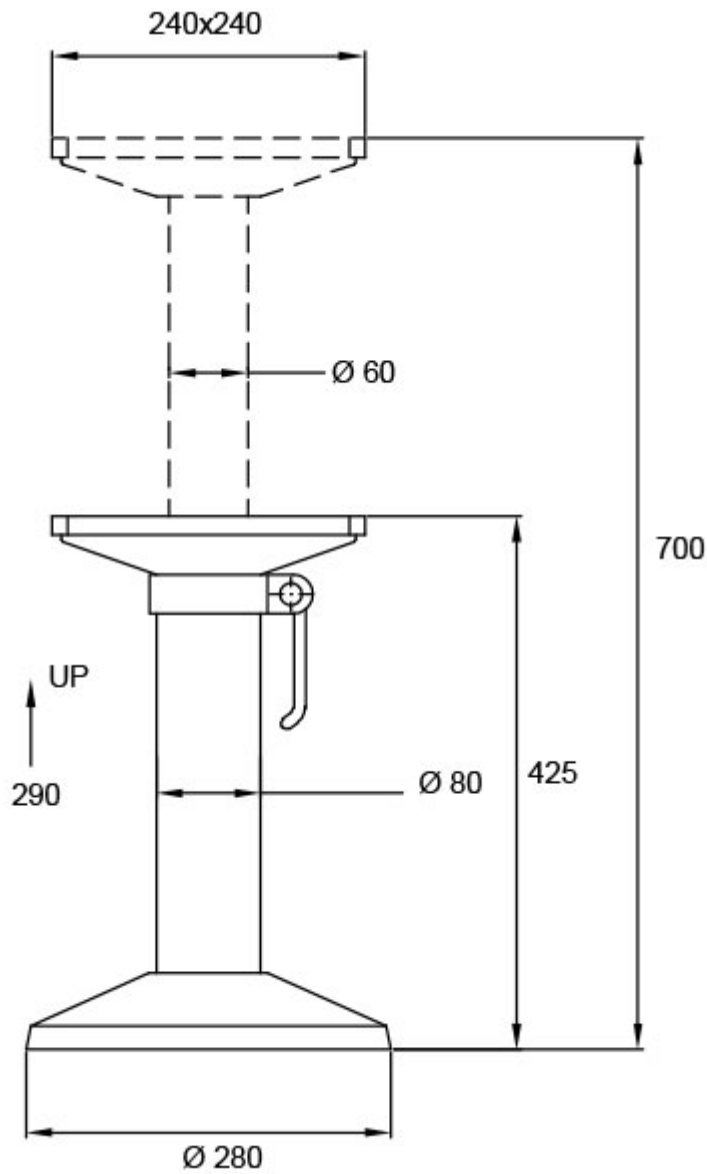

Manual Table Pedestal - Fixed

From
£781.44
Excl. Tax: £651.20

Product Images

Short Description

A round two-stage pedestal with a square top plate, made from aluminium and powder coated in matte black or white 9010 as standard, (additional colours available on request).

- Manually height adjustable via lever, featuring 360° rotation.
- Adjustable in height to go below the deck.

- Fixed and removable versions available.

Description

Dimensions

Powder Coating Options

RAL 9010

RAL 5004

MATTE BLACK (NERO) / WHITE (9010) ARE STANDARD OPTIONS, OTHER FINISHES MAY BE APPLICABLE TO A MINIMUM ORDER AND VARY IN LEAD TIME / PRICE)

Additional Information

Top Plate (mm)	240.00 x 240.00
Base (mm)	Ø 280.00
Max. Height (mm)	700.00
Min. Height (mm)	410.00
Max. Table Size (mm)	950.00 x 950.00
Specifications	Fixed
Manufacturer	Besenzoni
Weight (kg)	4.100000