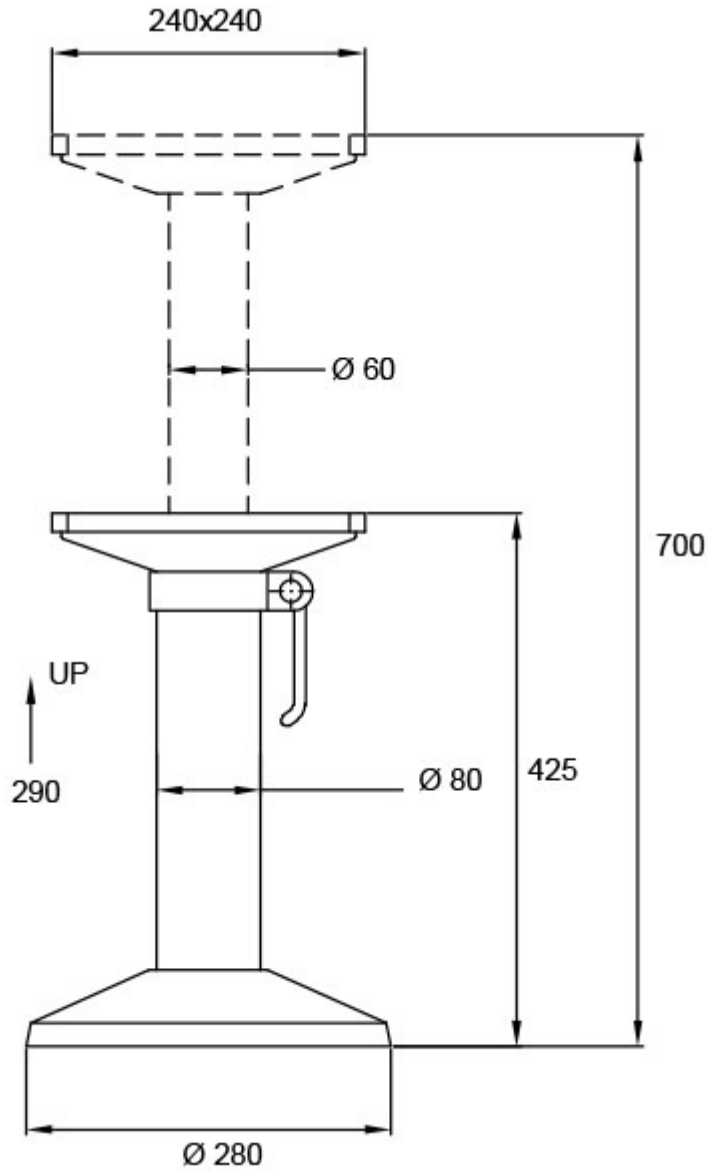

## Short Description

A round two-stage pedestal with a square top plate, made from aluminium and powder coated in matte black or white 9010 as standard, (additional colours available on request).

- Manually height adjustable via lever, featuring 360° rotation.
- Adjustable in height to go below the deck.

## Dimensions

## Additional Information

Top Plate (mm)	240.00 x 240.00
Base (mm)	Ø 280.00
Max. Height (mm)	700.00
Min. Height (mm)	410.00
Max. Table Size (mm)	950.00 x 950.00
Specifications	Fixed
Manufacturer	Besenzoni
Weight (kg)	4.100000