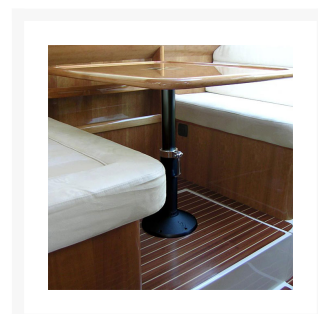

## Short Description

A round two-stage pedestal with a square top plate, made from aluminium and powder coated in matte black or white 9010 as standard, (additional colours available on request).

- Manually height adjustable via lever, featuring 360° rotation.
- Adjustable in height to go below the deck.