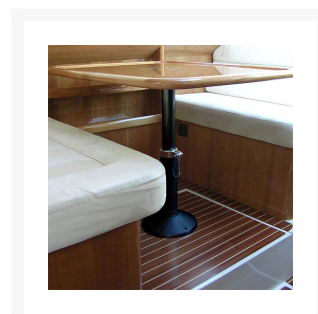

Manual Table Pedestal - Fixed

From
£781.44
Excl. Tax: £651.20

Product Images

Short Description

A round two-stage pedestal with a square top plate, made from aluminium and powder coated in matte black or white 9010 as standard, (additional colours available on request).

- Manually height adjustable via lever, featuring 360° rotation.
- Adjustable in height to go below the deck.

- Fixed and removable versions available.

Description

Dimensions

Powder Coating Options

RAL 9010