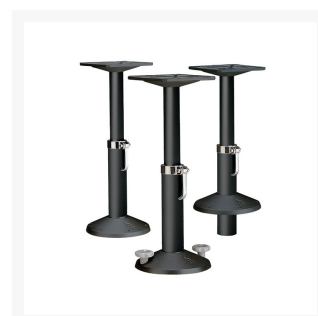

## Short Description

A round two-stage pedestal with a square top plate, made from aluminium and powder coated in matte black or white 9010 as standard, (additional colours available on request).

- Manually height adjustable via lever, featuring 360° rotation.
- Adjustable in height to go below the deck.