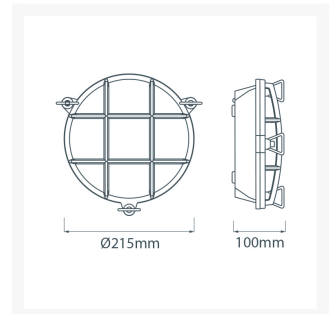

Large Round Bulkhead Light - Chrome With Frosted Glass

£209.81

Excl. Tax: £174.84

Product Images

Short Description

Solid brass bulkhead light. Made from marine grade materials, suitable for coastal areas.

- Available in either a polished brass or chromed brass finish.
- Can be supplied with either clear or frosted glass.
- Both edison screw bulb and LED versions available (LED comes in frosted glass only).
- EU and US mains voltage versions available.
- LED version features incorporated LED module.
- Light bulb not included with the SES / ES version.

Other finishes and US voltage LEDs available on request, a minimum order quantity may apply. Please note, all images show the frosted glass finish.

Additional Information

| | |
|--------------------|-------------------|
| Diameter (mm) | 215 |
| Protrusion (mm) | 100 |
| Weight (kg) | 2.150000 |
| Manufacturer | Foresti & Suardi |
| Light Element Type | Power LED |
| Wattage | 18W |
| Input Voltage | 220-240Vac (EU) |
| LED Colour | Warm White 3000°K |
| Finish | Chrome |
| Glass Type | Frosted |