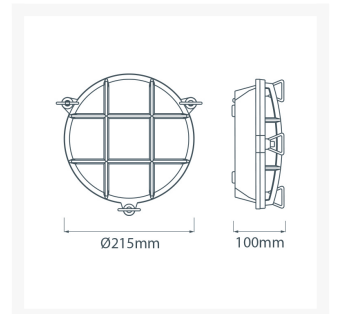

Large Round Bulkhead Light - Chrome With Frosted Glass

£132.79

Excl. Tax: £110.66

Product Images

Short Description

Solid brass bulkhead light. Made from marine grade materials, suitable for coastal areas.

- Available in either a polished brass or chromed brass finish.
- Can be supplied with either clear or frosted glass.
- Both edison screw bulb and LED versions available (LED comes in frosted glass only).
- EU and US mains voltage versions available.
- LED version features incorporated LED module.
- Light bulb not included with the SES / ES version.

Other finishes and US voltage LEDs available on request, a minimum order quantity may apply. Please note, all images show the frosted glass finish.

Additional Information

Diameter (mm)	215
Protrusion (mm)	100
Weight (kg)	2.150000
Manufacturer	Foresti & Suardi
Light Element Type	E27 Edison Screw (E26 US)
Wattage	Max. 50W
Input Voltage	220-240Vac (EU)
Finish	Chrome
Glass Type	Frosted