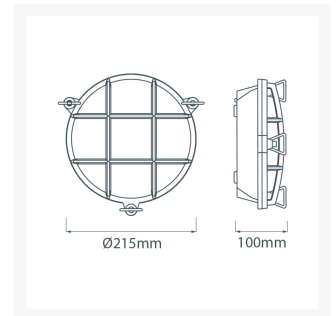

Large Round Bulkhead Light - Brass With Clear Glass

£108.92

Excl. Tax: £90.77

Product Images

Short Description

Solid brass bulkhead light. Made from marine grade materials, suitable for coastal areas.

- Available in either a polished brass or chromed brass finish.
- Can be supplied with either clear or frosted glass.
- Both edison screw bulb and LED versions available (LED comes in frosted glass only).
- EU and US mains voltage versions available.
- LED version features incorporated LED module.
- Light bulb not included with the SES / ES version.