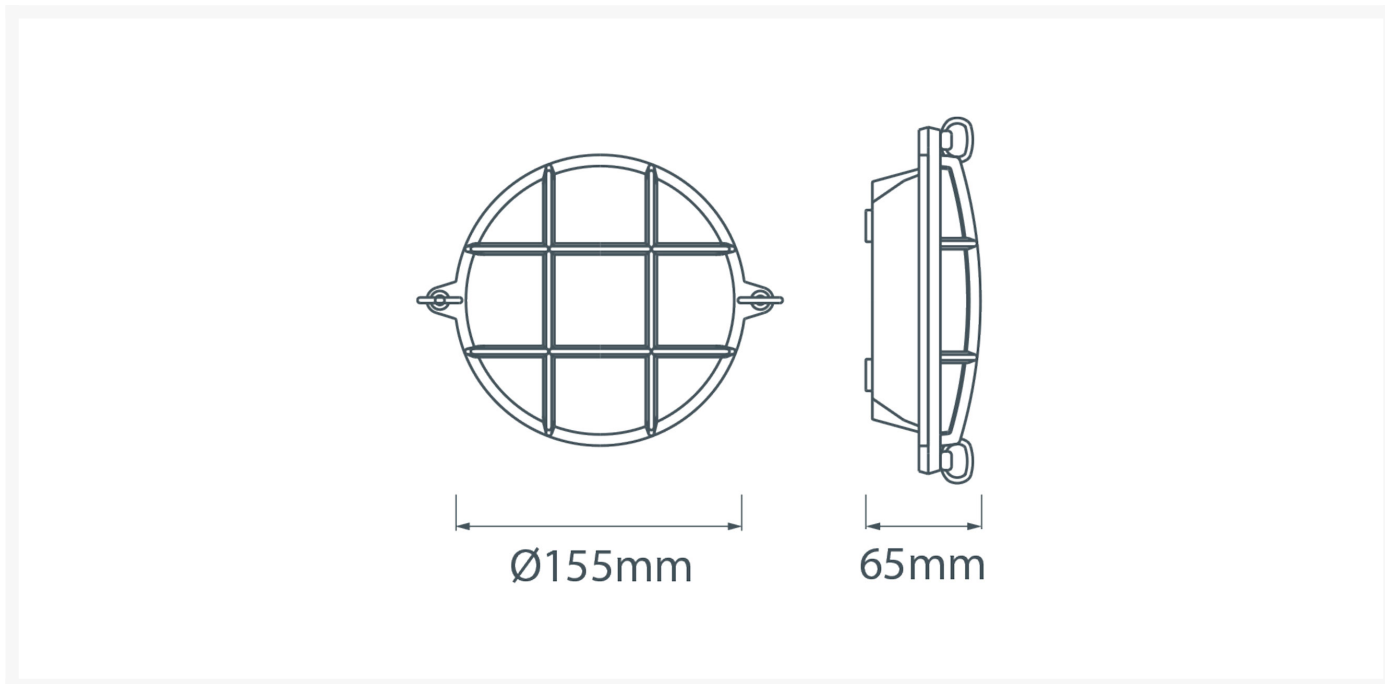

Small Round Bulkhead Light

From

£79.24

Excl. Tax: £66.03

Product Images

Short Description

Solid brass bulkhead light. Made from marine grade materials, suitable for coastal areas.

- Available in either a polished brass or chromed brass finish.
- Can be supplied with either clear or frosted glass.
- Both edison screw bulb and LED versions available (LED comes in frosted glass only).
- EU and US mains voltage versions available.
- LED version features incorporated LED module.
- Light bulb not included with the SES / ES version.

Other finishes and US voltage LEDs available on request, a minimum order quantity may apply. Please note, all images show the frosted glass finish.

Description

Dimensions

Additional Information

Diameter (mm)	155
Protrusion (mm)	65
Weight (kg)	1.100000
Manufacturer	Foresti & Suardi
IP Rating	IP54

Product Options

Finish:	Chrome
	Brass
Glass Type:	Frosted
	Clear
Light Element Type:	Power LED
	E14 Small Edison Screw (E12 US)
Input Voltage:	220-240Vac (EU)
	110Vac (US)