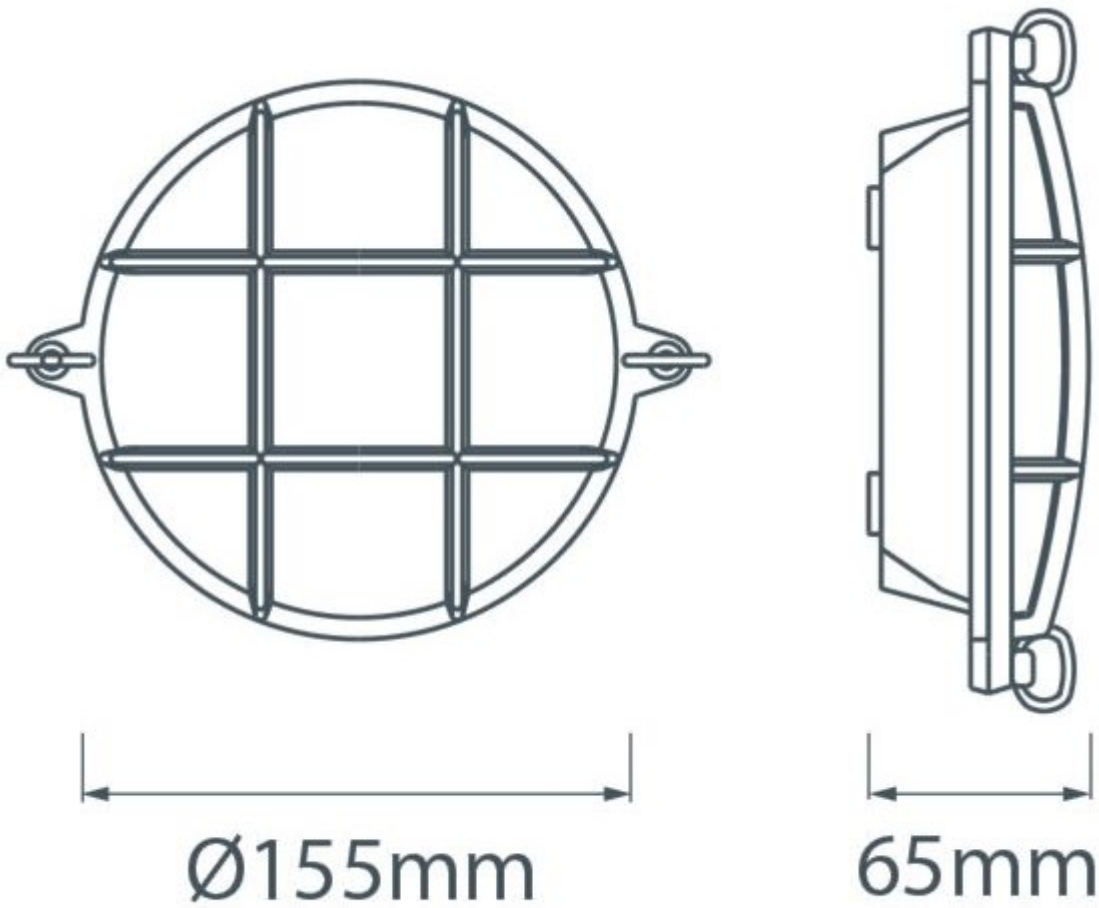

Small Round Bulkhead Light

From

£79.24

Excl. Tax: £66.03

Product Images

Short Description

Solid brass bulkhead light. Made from marine grade materials, suitable for coastal areas.

- Available in either a polished brass or chromed brass finish.
- Can be supplied with either clear or frosted glass.
- Both edison screw bulb and LED versions available (LED comes in frosted glass only).
- EU and US mains voltage versions available.
- LED version features incorporated LED module.
- Light bulb not included with the SES / ES version.

Other finishes and US voltage LEDs available on request, a minimum order quantity may apply. Please note, all images show the frosted glass finish.

Description

Dimensions

Additional Information

Diameter (mm)	155
Protrusion (mm)	65
Weight (kg)	1.100000
Manufacturer	Foresti & Suardi
IP Rating	IP54

Product Options

Finish:	Chrome
	Brass
Glass Type:	Frosted
	Clear
Light Element Type:	Power LED
	E14 Small Edison Screw (E12 US)
Input Voltage:	220-240Vac (EU)
	110Vac (US)