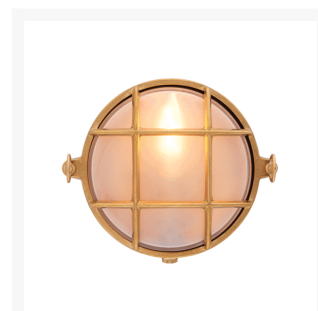

Small Round Bulkhead Light

From

£79.24

Excl. Tax: £66.03

Product Images

Short Description

Solid brass bulkhead light. Made from marine grade materials, suitable for coastal areas.

- Available in either a polished brass or chromed brass finish.
- Can be supplied with either clear or frosted glass.
- Both edison screw bulb and LED versions available (LED comes in frosted glass only).
- EU and US mains voltage versions available.
- LED version features incorporated LED module.
- Light bulb not included with the SES / ES version.

Other finishes and US voltage LEDs available on request, a minimum order quantity may apply. Please note, all images show the frosted glass finish.

Description

Dimensions

Additional Information

Diameter (mm)	155
Protrusion (mm)	65
Weight (kg)	1.100000
Manufacturer	Foresti & Suardi
IP Rating	IP54

Product Options

Finish:	Chrome
	Brass
Glass Type:	Frosted
	Clear
Light Element Type:	Power LED
	E14 Small Edison Screw (E12 US)
Input Voltage:	220-240Vac (EU)
	110Vac (US)