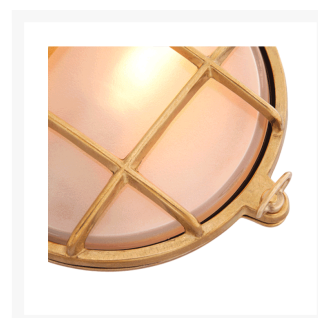

Small Round Bulkhead Light

From

£79.24

Excl. Tax: £66.03

Product Images

Short Description

Solid brass bulkhead light. Made from marine grade materials, suitable for coastal areas.

- Available in either a polished brass or chromed brass finish.
- Can be supplied with either clear or frosted glass.
- Both edison screw bulb and LED versions available (LED comes in frosted glass only).
- EU and US mains voltage versions available.
- LED version features incorporated LED module.
- Light bulb not included with the SES / ES version.

Other finishes and US voltage LEDs available on request, a minimum order quantity may apply. Please note, all images show the frosted glass finish.

Description

Dimensions

Additional Information

Diameter (mm)	155
Protrusion (mm)	65
Weight (kg)	1.100000
Manufacturer	Foresti & Suardi
IP Rating	IP54

Product Options

Finish:	Chrome
	Brass
Glass Type:	Frosted
	Clear
Light Element Type:	Power LED
	E14 Small Edison Screw (E12 US)
Input Voltage:	220-240Vac (EU)
	110Vac (US)